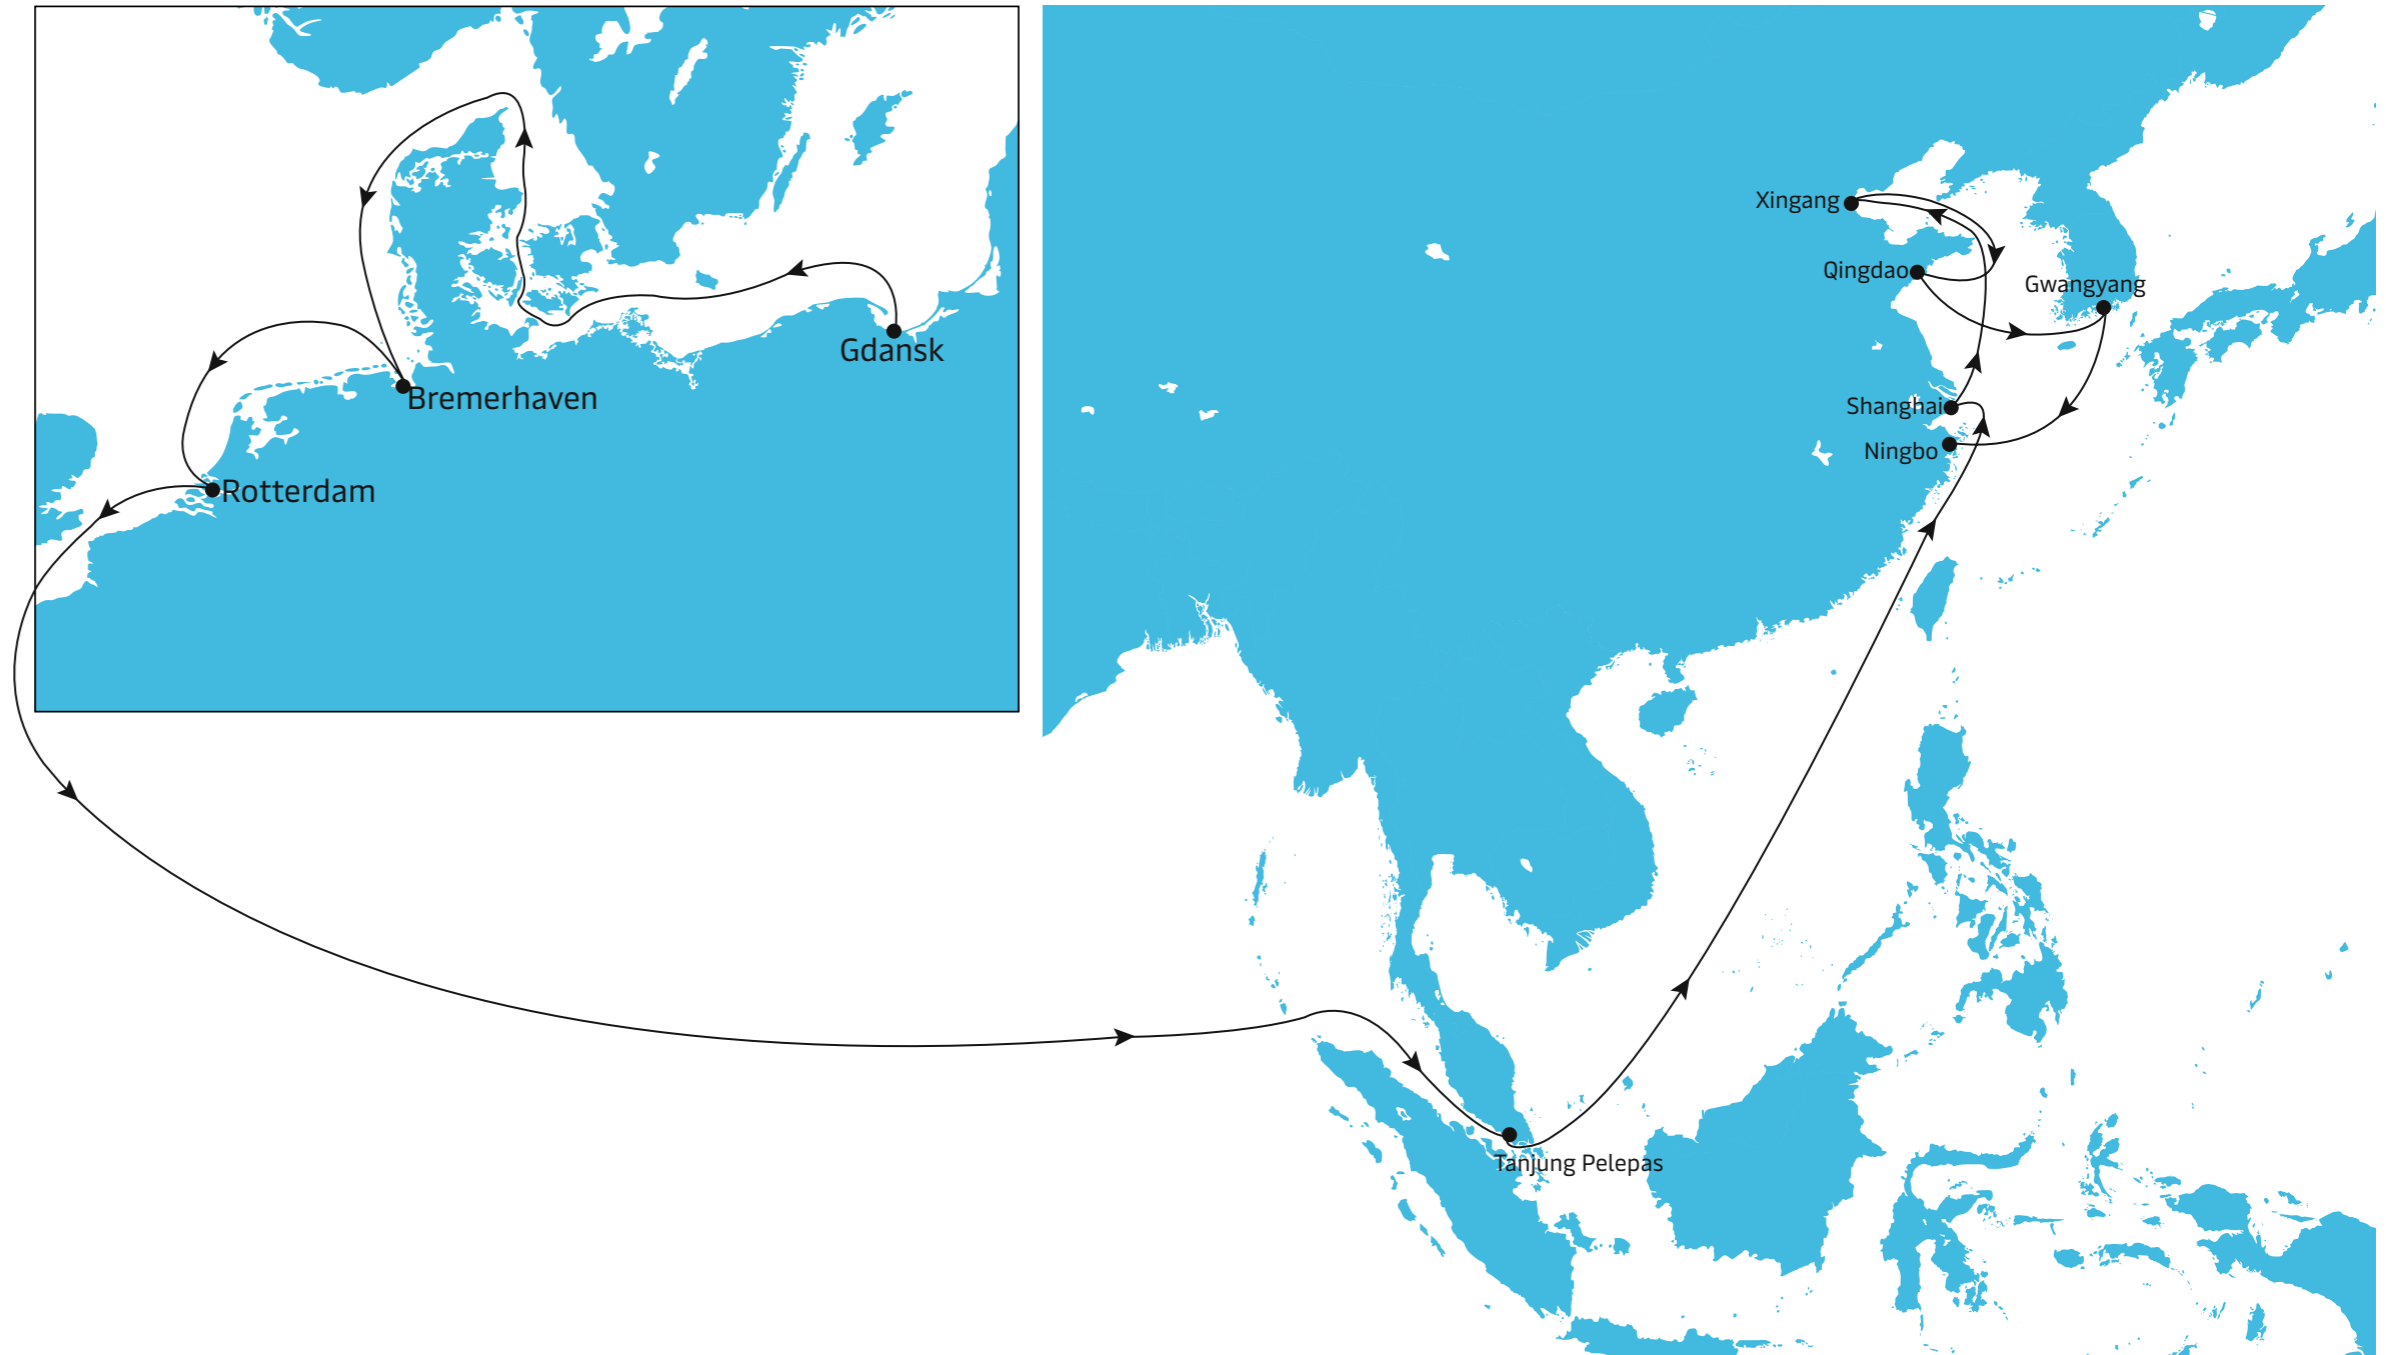

AE10 EASTBOUND

SERVICE HIGHLIGHTS

- Best in class coverage from Rotterdam, Bremerhaven and Gdansk to North and East China, now with added Qingdao call
- Unique direct Gwangyang product

From	Dept/Arr	TANJUNG PELEPAS WED	SHANGHAI THU	XINGANG MON	QINGDAO THU	GWANGYANG SAT	NINGBO WED
GDANSK	MON	30	37	41	44	47	51
BREMERHAVEN	SUN	24	31	35	38	31	45
ROTTERDAM	THU	20	28	32	25	37	41