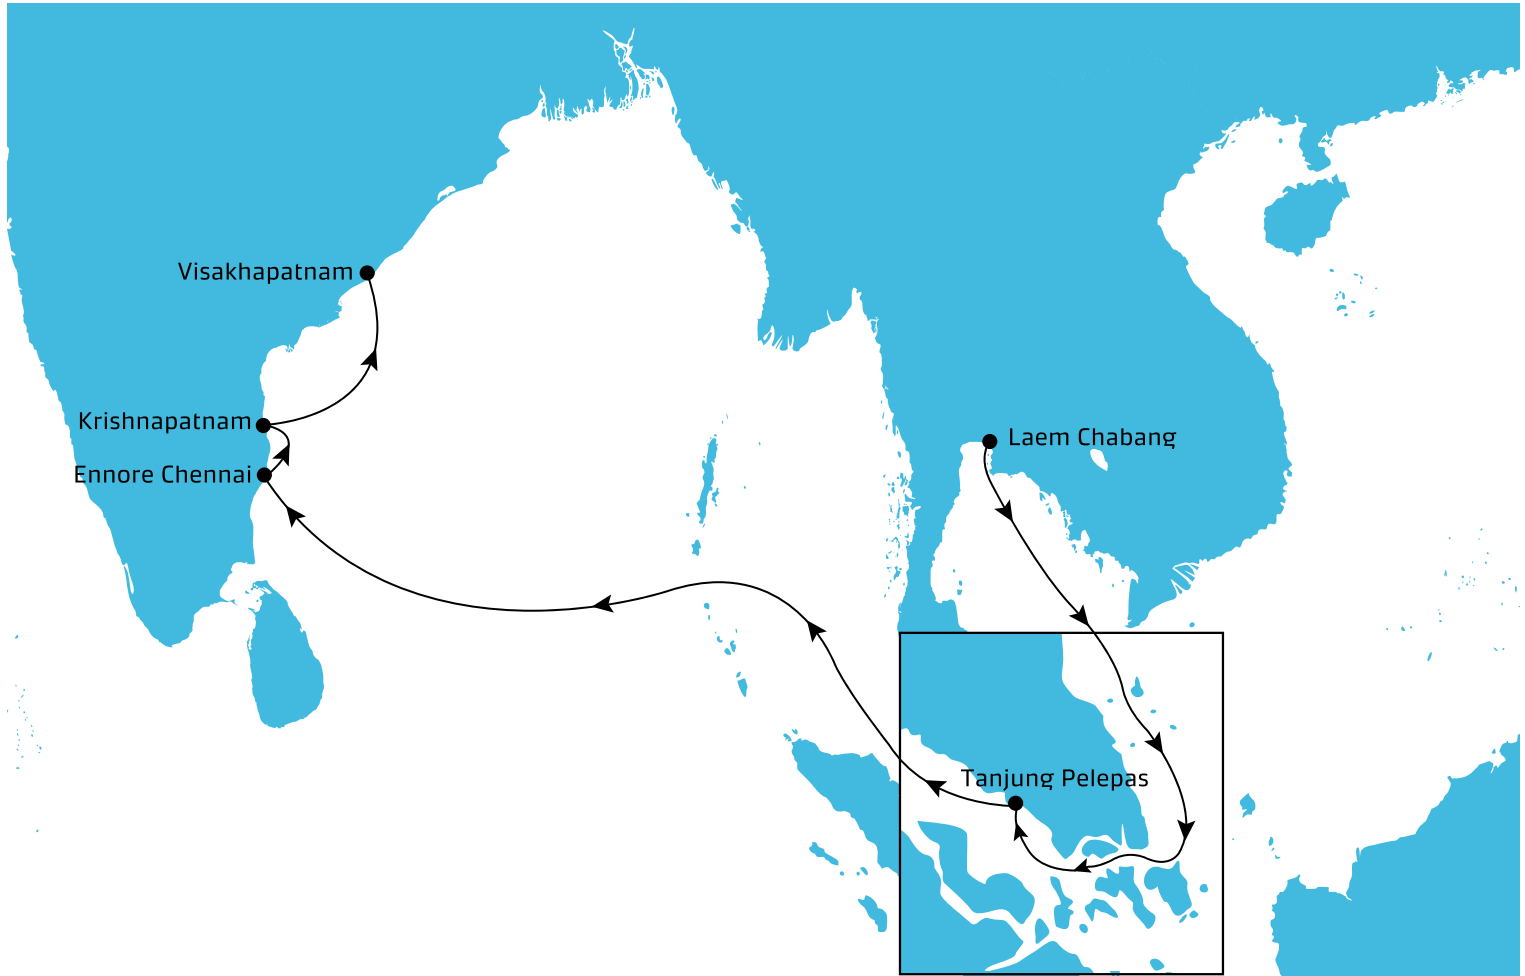

CHENNAI EXPRESS WESTBOUND

Port	Arrives	Departs	Transit (Days)
LAEM CHABANG	FRI	SAT	0
TANJUNG PELEPAS	TUE	WED	2
ENNORE CHENNAI	SUN	MON	8
KRISHNAPATNAM	MON	TUE	9
VISAKHAPATNAM	WED	THU	11