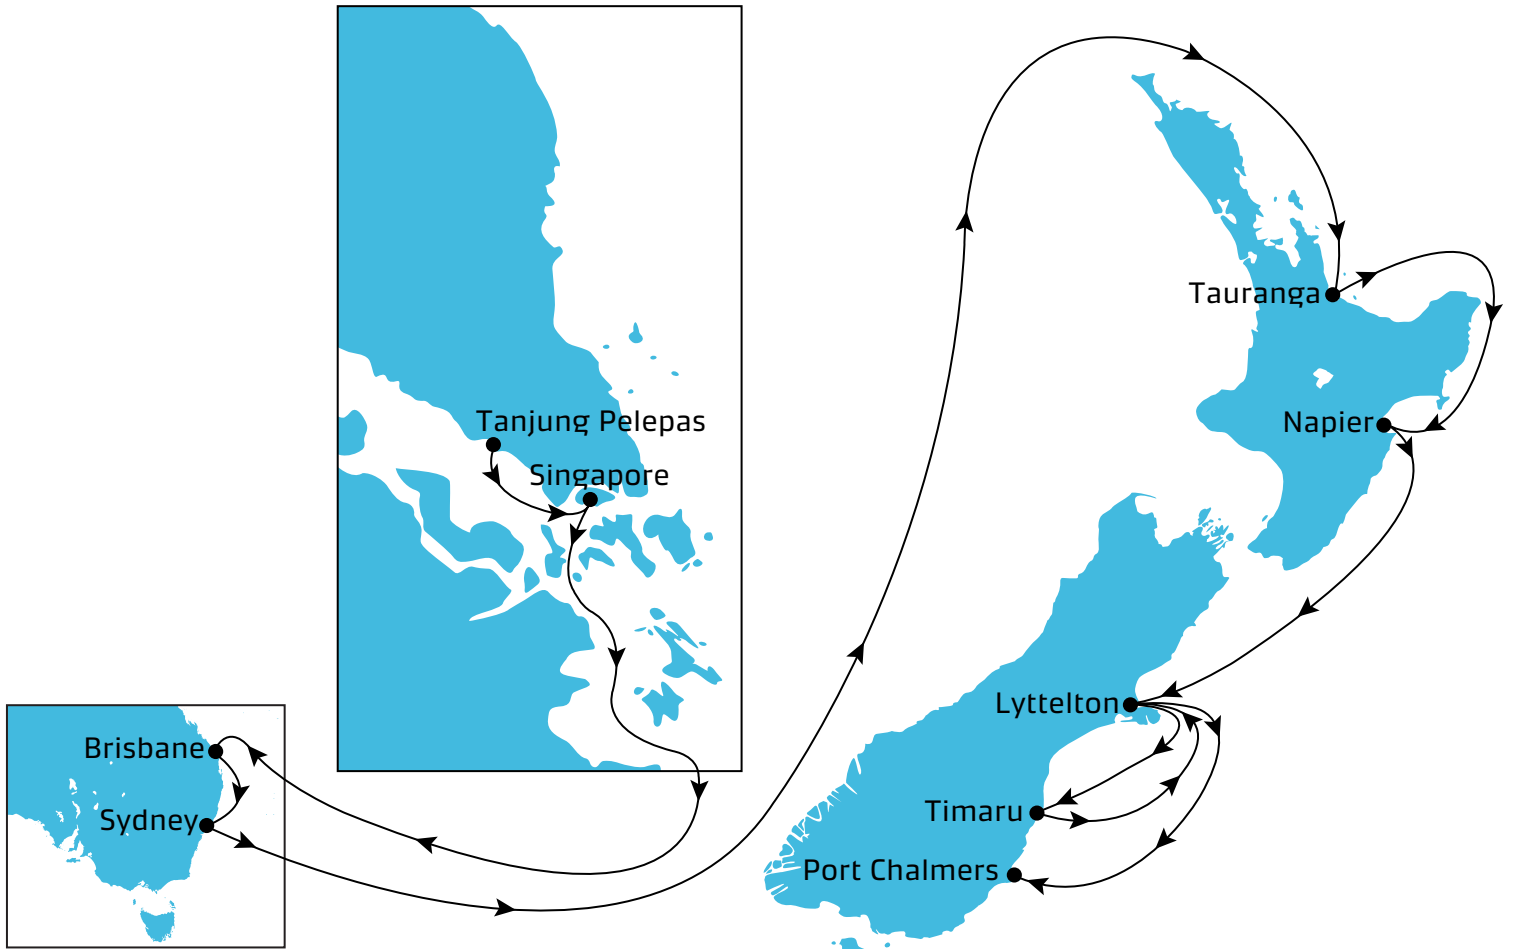

SOUTHERN STAR SOUTHBOUND

Port	Arrives	Departs	Transit (Days)
TANJUNG PELEPAS	MON	TUE	0
SINGAPORE	TUE	WED	1
BRISBANE	SAT	SUN	11
SYDNEY	TUE	THU	14
TAURANGA	SUN	MON	19
NAPIER	THU	FRI	23
LYTTELTON	SAT	SAT	25
TIMARU	SUN	MON	26
LYTTELTON	TUE	WED	28
PORT CHALMERS	SUN	MON	33