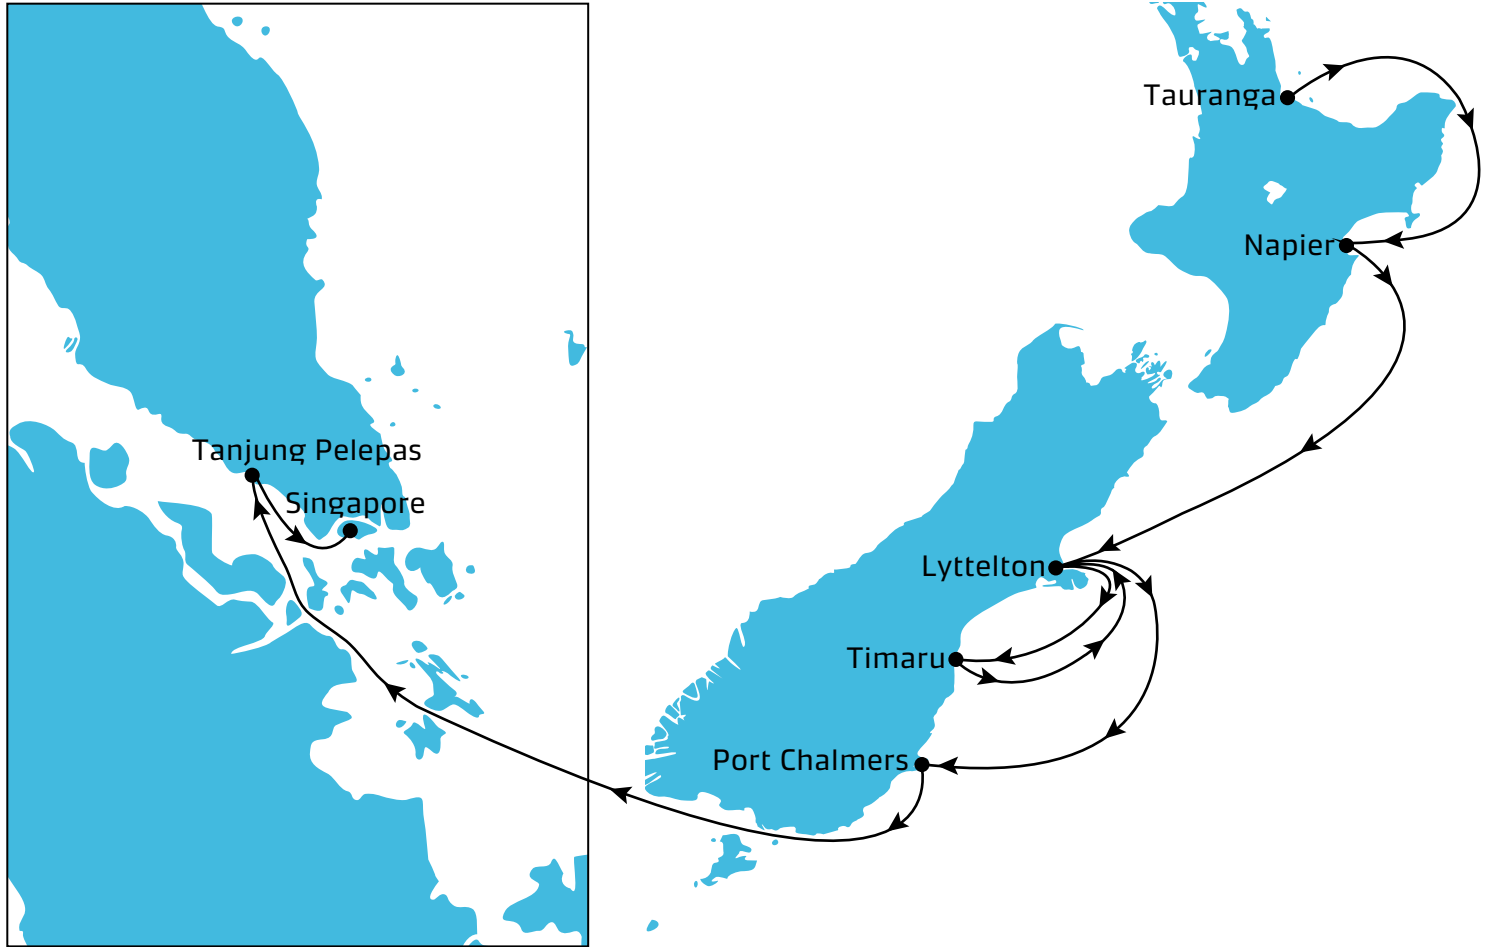

SOUTHERN STAR NORTHBOUND

Port	Arrives	Departs	Transit (Days)
TAURANGA	SUN	MON	0
NAPIER	THU	FRI	3
LYTTELTON	SAT	SAT	5
TIMARU	SUN	MON	6
LYTTELTON	TUE	WED	8
PORT CHALMERS	SUN	MON	13
TANJUNG PELEPAS	MON	TUE	28
SINGAPORE	TUE	WED	29