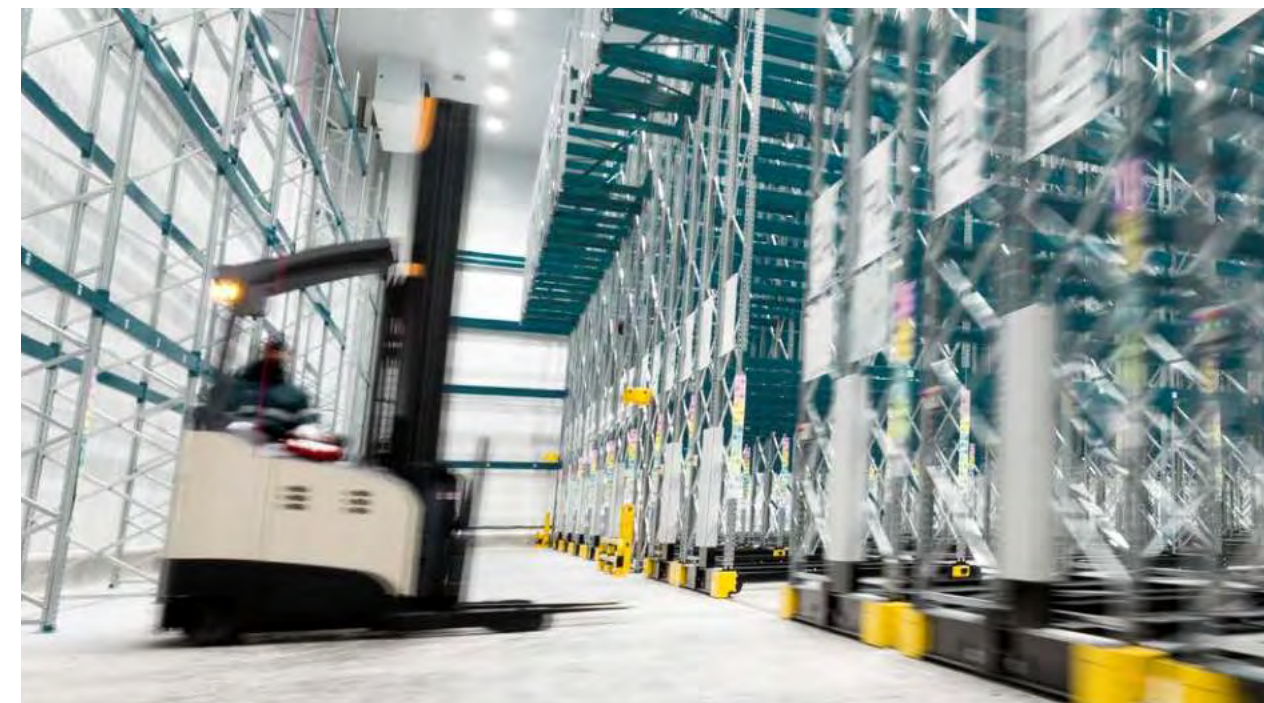

Houston,
ready for a **faster**
cold chain journey?

Got questions?
You can reach out to our sales representatives or
learn more at [maersk.com](https://www.maersk.com).

Leverage our strategically located
cold storage facility in Houston to
reach your markets quickly.

Introducing Performance Team, A Maersk Company's new cold storage facility in Houston with a 90-ft-deep dock – **the largest in the industry**. This lets you reach your markets faster by processing higher throughput of both import and export shipments.

Our state-of-the-art, fully convertible facility in Baytown, Texas, is port-centric. It's positioned within **15 minutes** of the city's major ports and **5 minutes** from major highways, with **access** to both BNSF and Union Pacific Rail lines. What's more, we've got enough on-site **truck spots** to keep your supply chain moving efficiently.

Facility specifications

- 283,000 sq ft
- 13M cu ft
- 30,000 pp
- 45 dock doors
- 90-ft-deep cold dock
- 58 drop trailer positions
- Blast freezing positions
- 24-hours monitoring
- Fumigation
- Two deep racking
- I-house clearance
- Drayage
- Both refrigerated and frozen storage
- 75+ reefer plug-ins to maintain container temperature
- Backup generator to protect products