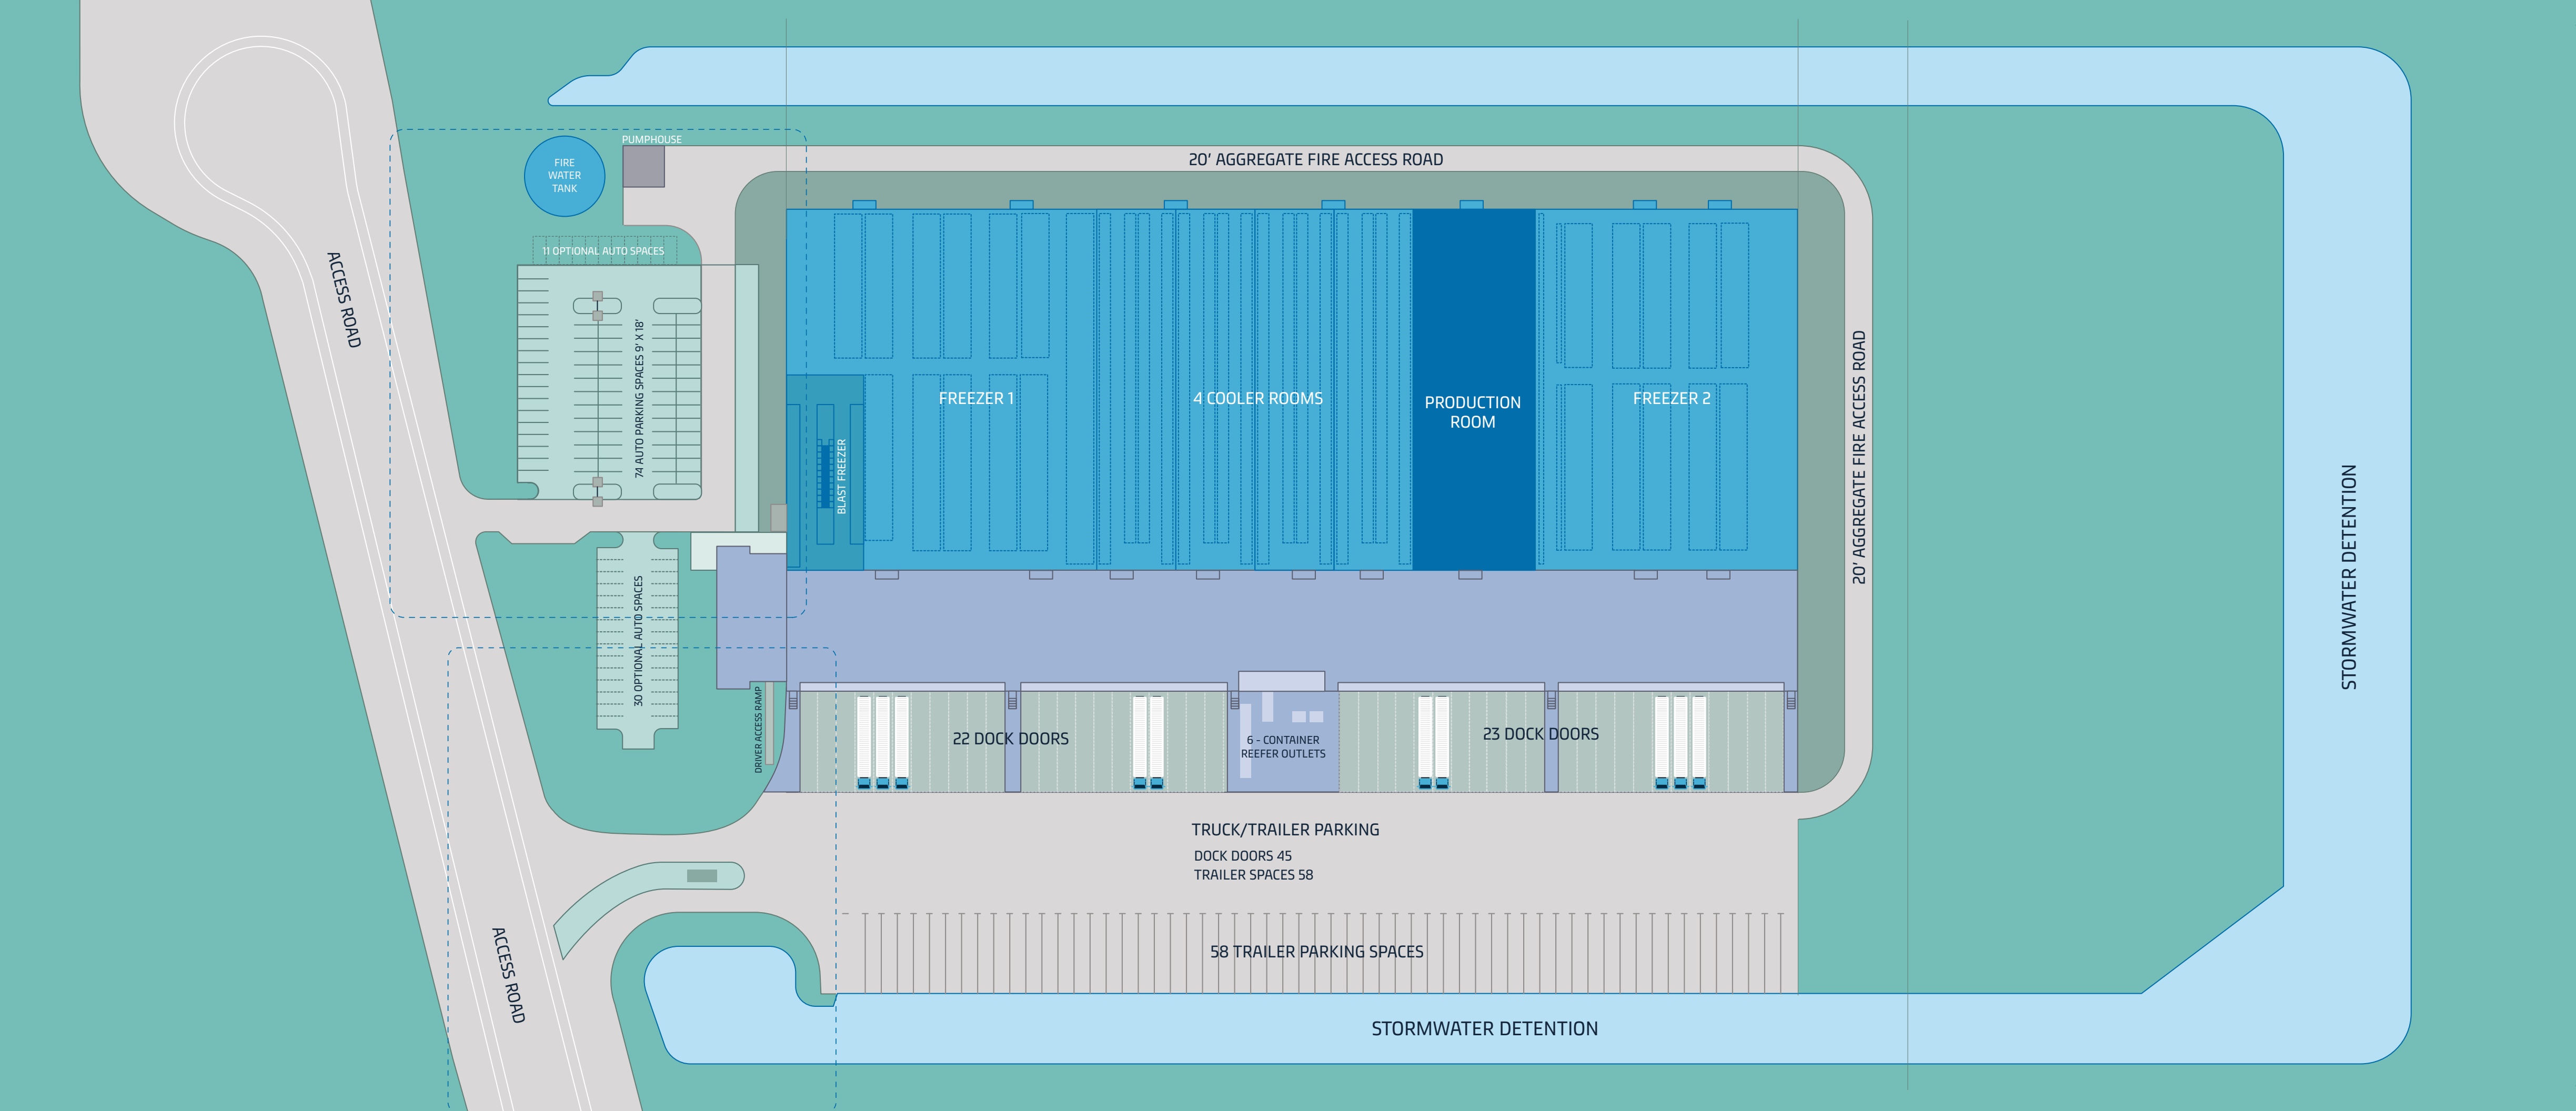

Facility specifications

- 283,000 sq ft
- 13M cu ft
- 30,000 pp
- 45 dock doors
- 90-ft-deep cold dock
- 58 drop trailer positions
- Blast freezing positions
- 24-hours monitoring
- Fumigation
- Two deep racking
- I-house clearance
- Drayage
- Both refrigerated and frozen storage
- 75+ reefer plug-ins to maintain container temperature
- Backup generator to protect products

Our certifications include

- USDA approved
- FDA approved
- Customs bonded facility
- SQF certifications
- HACCP certified

FIRE WATER TANK

PUMPHOUSE

ACCESS ROAD

11 OPTIONAL AUTO SPACES

74 AUTO PARKING SPACES 9' X 18'

DRIVER ACCESS RAMP

22 DOCK DOORS

6 - CONTAINER REEFER OUTLETS

23 DOCK DOORS

TRUCK/TRAILER PARKING
DOCK DOORS 45
TRAILER SPACES 58

58 TRAILER PARKING SPACES

ACCESS ROAD

STORMWATER DETENTION