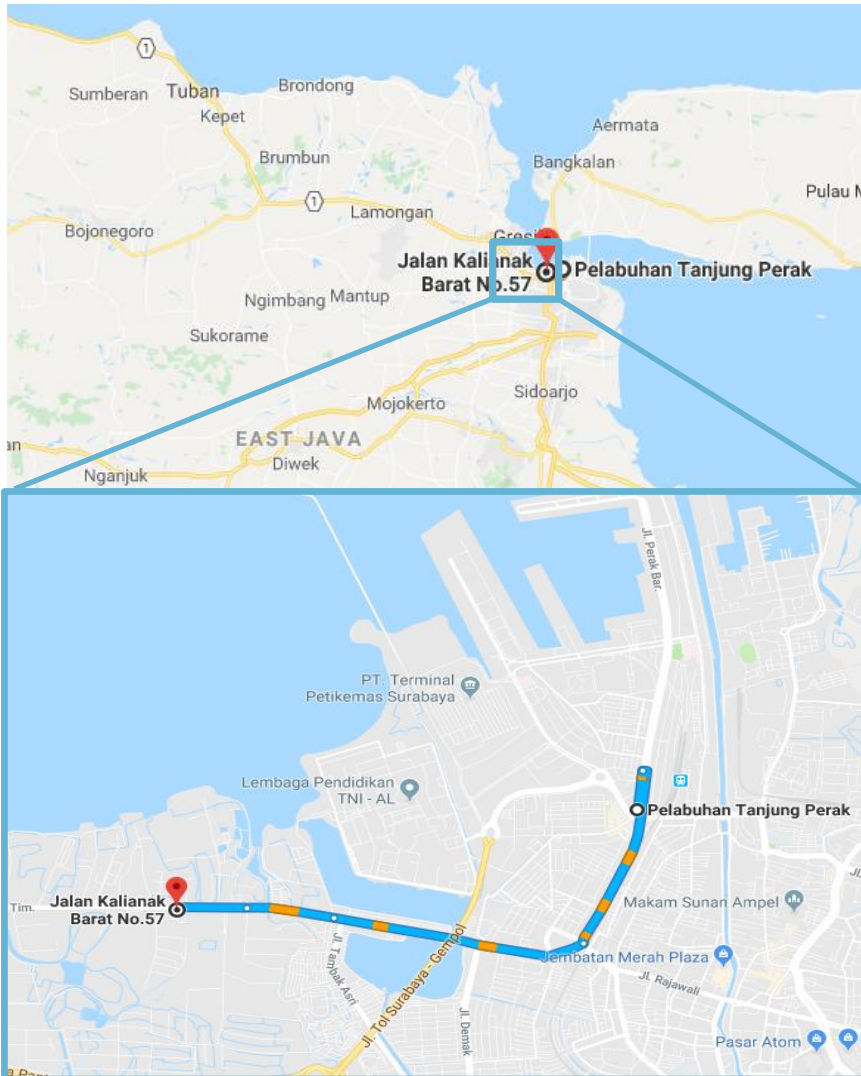

# Indonesia – Surabaya Warehouse

## Strategic Highlights

- 1 active warehouse location, occupancy of 500 square meter and scalable up to 10,000 square meter in size.
- Operated in partnership with local partner, strengthening capability in the area.
- Strategic location in north Semarang, close proximity to the Semarang seaport.
- Warehouse fully meet or exceed local safety certification requirements, as well as international and customer specific requirements