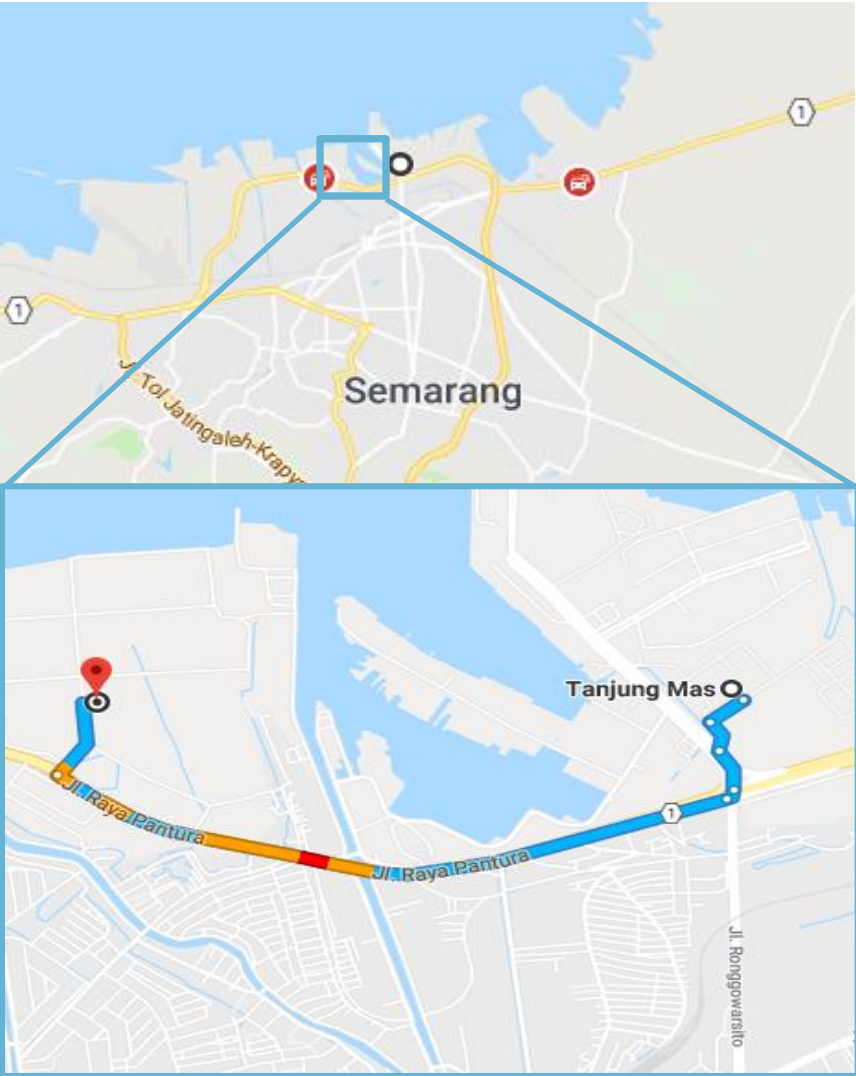

Indonesia – Semarang Warehouse (PLB Enabled)

Strategic Highlights

- 1 active warehouse location, occupancy of 4,200 square meter with scalability up to 6,000 square meter in size, with support for Bonded Logistics Center (PLB) in regards to import of basic material.
- Operated in partnership with local partner, strengthening capability in the area.
- Strategic location in north Semarang, close proximity to the Semarang seaport.
- Warehouse fully meet or exceed local safety certification requirements, as well as international and customer specific requirements