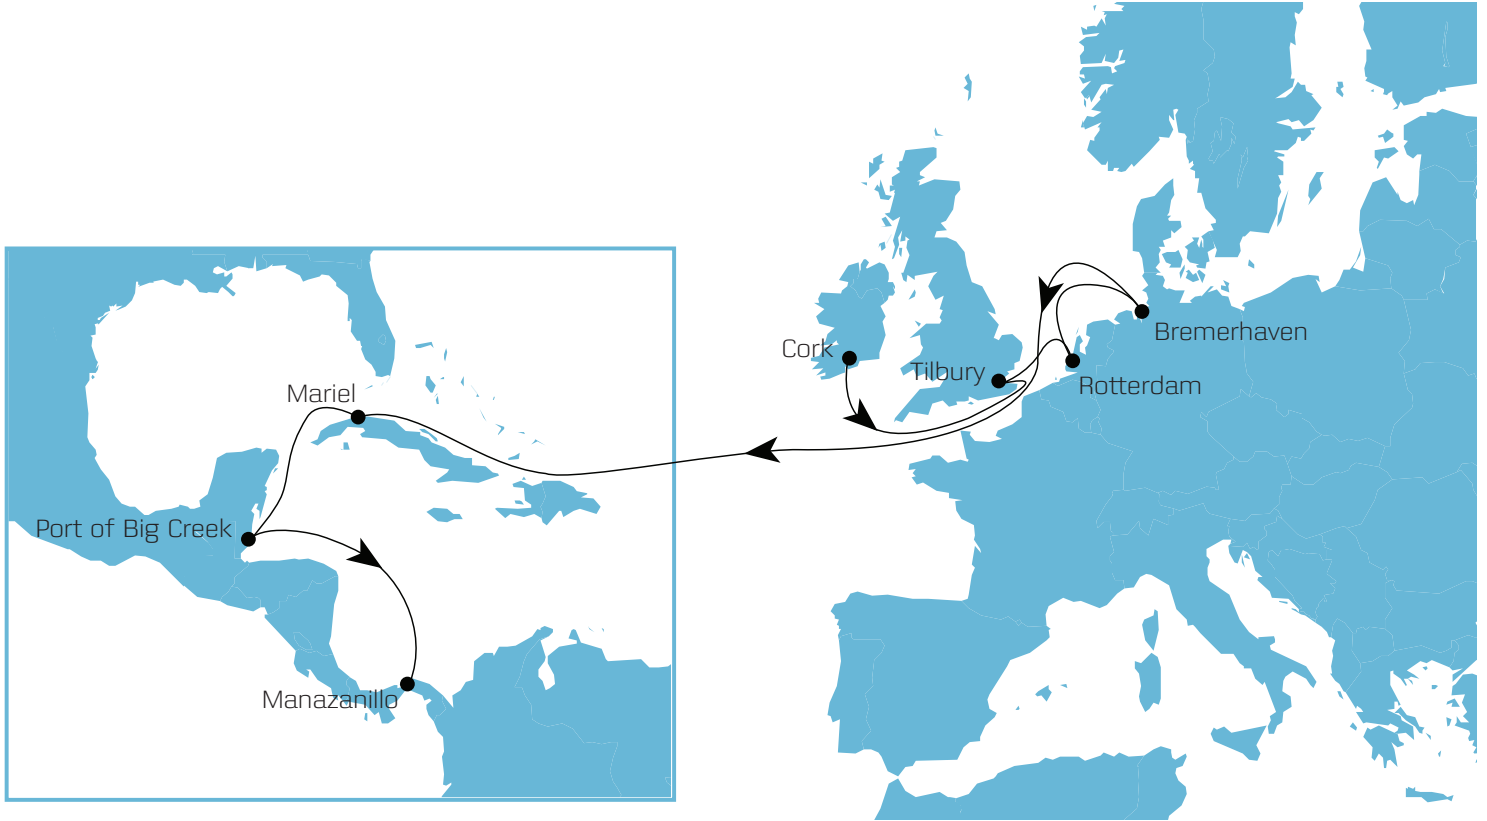

15A - CRX SERVICE SOUTHBOUND

Port	Arrives	Departs	Transit (Days)
CORK, Ireland	Fri	Fri	--
TILBURY, United Kingdom	Sat	Sun	1
ROTTERDAM, Netherlands	Mon	Mon	3
BREMERHAVEN, Germany	Wed	Thu	5
MARIEL, Cuba	Fri	Sat	21
PORT OF BIG CREEK, Belize	Sun	Tue	23
MANZANILLO, Panama	Fri	Fri	28