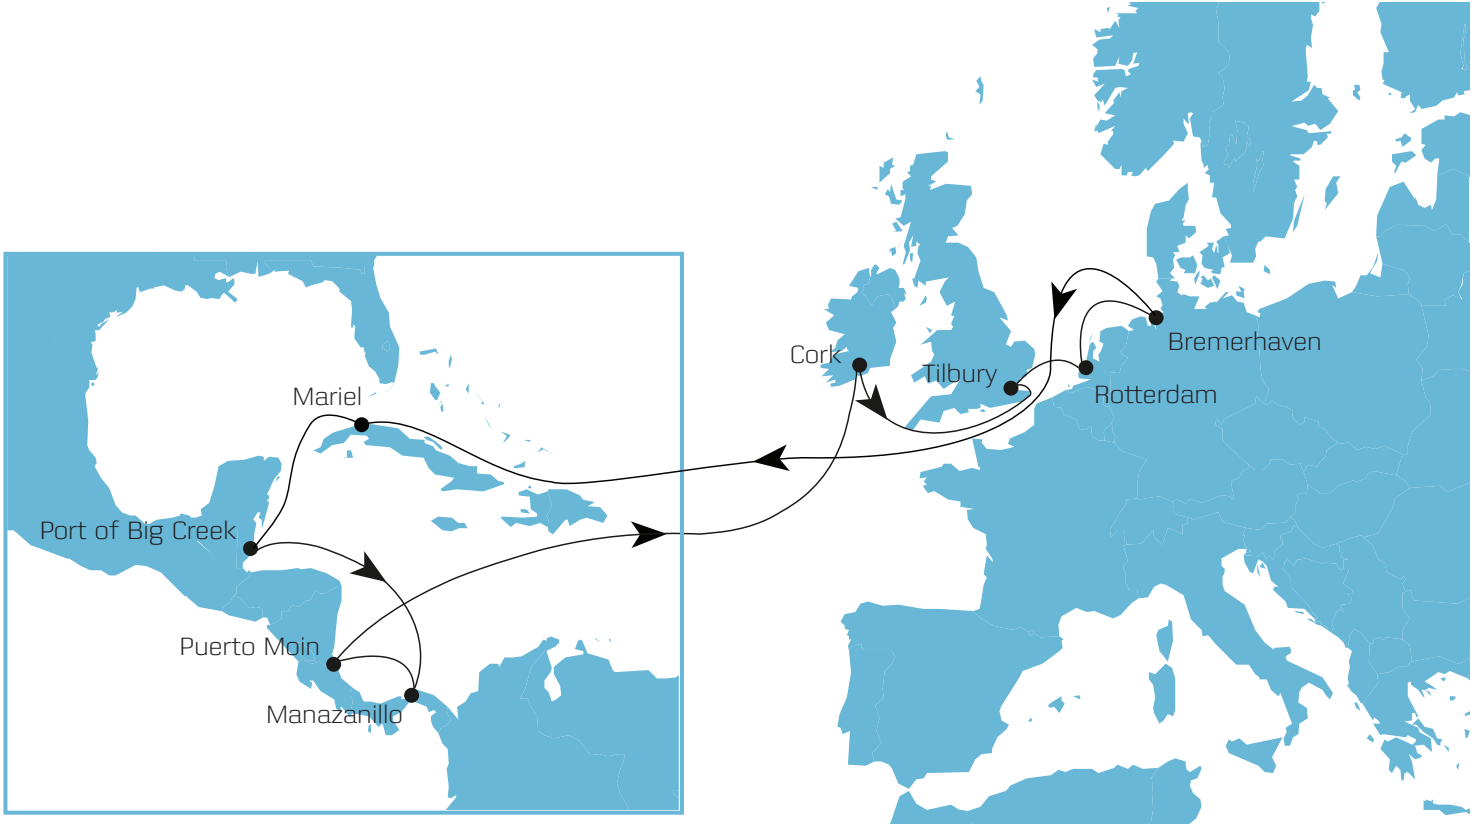

15A - CRX SERVICE

Port	Arrives	Departs	Transit (Days)
PORT OF BIG CREEK, Belize	Sun	Tue	--
MANZANILLO, Panama	Fri	Fri	3
PUERTO MOIN, Costa Rica	Sat	Mon	3
CORK, Ireland	Fri	Fri	16
TILBURY, United Kingdom	Sat	Sun	18
ROTTERDAM, Netherlands	Mon	Mon	19
BREMERHAVEN, Germany	Wed	Thu	21
MARIEL, Cuba	Fri	Sat	38
PORT OF BIG CREEK, Belize	Sun	Tue	42