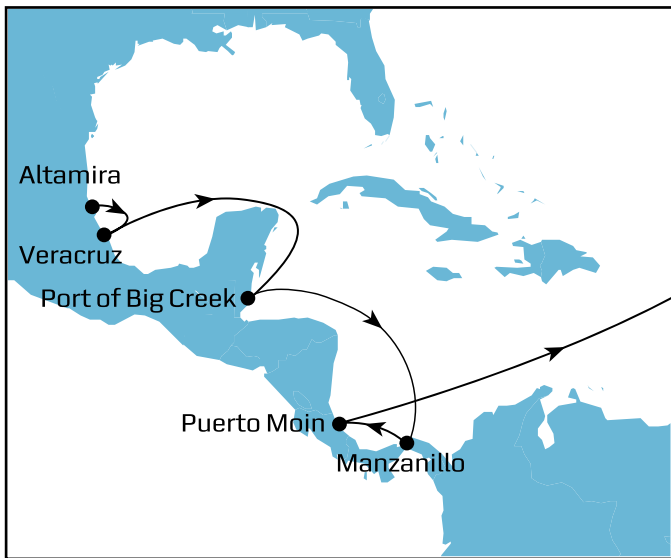

# 15C - CRX NORTHBOUND

Port	Arrives	Departs	Transit (Days)
ALTAMIRA, Mexico	WED	WED	.
VERACRUZ, Mexico	THU	FRI	1
PORT OF BIG CREEK, Belize	FRI	SUN	9
MANZANILLO, Panama	WED	WED	14
PUERTO MOIN, Costa Rica	THU	SAT	15
CORK CO CORK, Ireland	WED	THU	28
TILBURY, United Kingdom	FRI	SAT	30
ANTWERP, Belgium	SUN	TUE	32
BREMERHAVEN, Germany	WED	THU	35