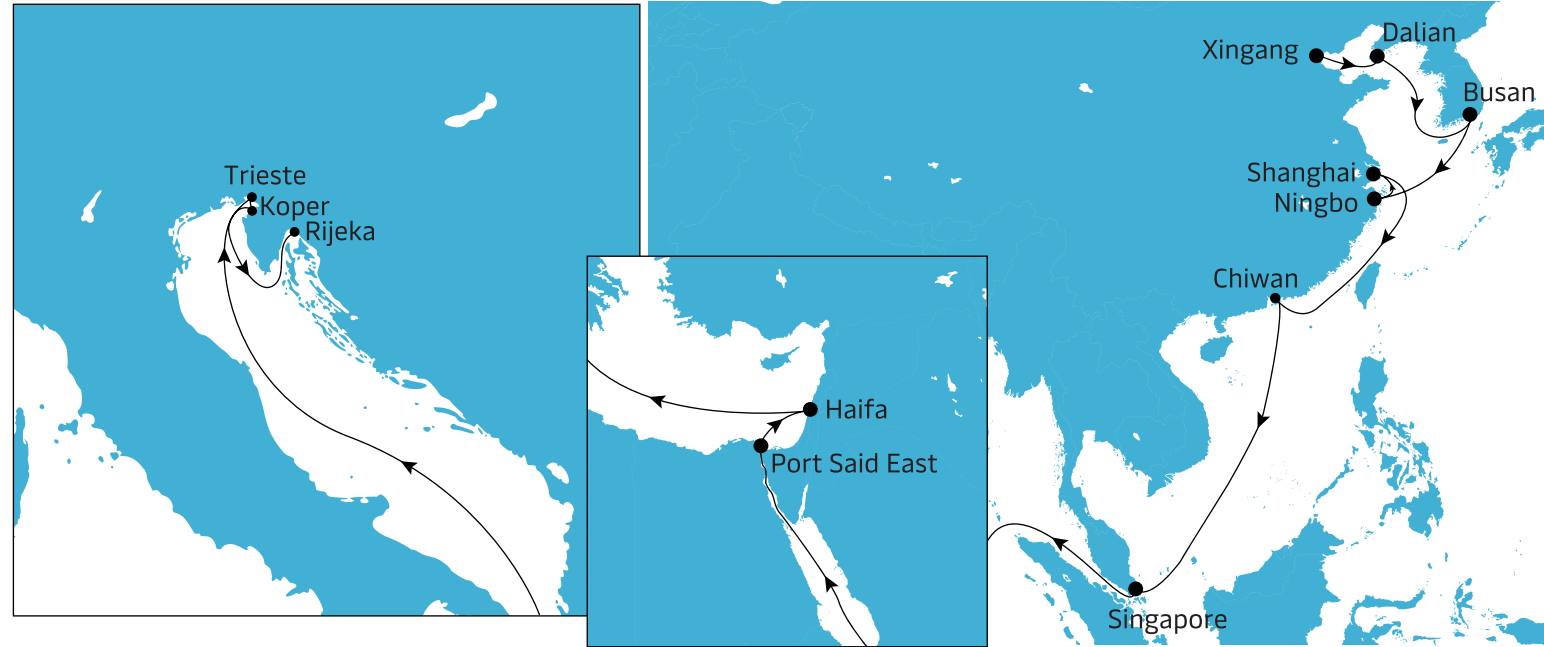

442 (AE12) Westbound

SERVICE HIGHLIGHTS

- Excellent transit time from South Korea and China to the Adriatic
- Extensive gateways to central and eastern Europe
- Fast and reliable connections into Egypt, Back Sea and Turkey via Port Said East
- Direct coverage of Israel

From	Dept/Arr	PORT SAID EAST Egypt MON	HAIFA Israel WED	KOPER Slovenia MON	TRIESTE Italy THU	RIJEKA Croatia SAT
XINGANG, China	SAT	30	32	37	40	42
DALIAN, China	SUN	28	31	35	38	40
BUSAN, South Korea	WED	25	28	32	35	37
NINGBO, South Korea	SAT	23	25	29	32	34
SHANGHAI, China	TUE	20	22	27	30	32
CHIWAN, China	FRI	17	19	23	26	28
SINGAPORE, Singapore	WED	12	14	18	21	23

Disclaimer: Transit time and port call details are indicative and subject to change