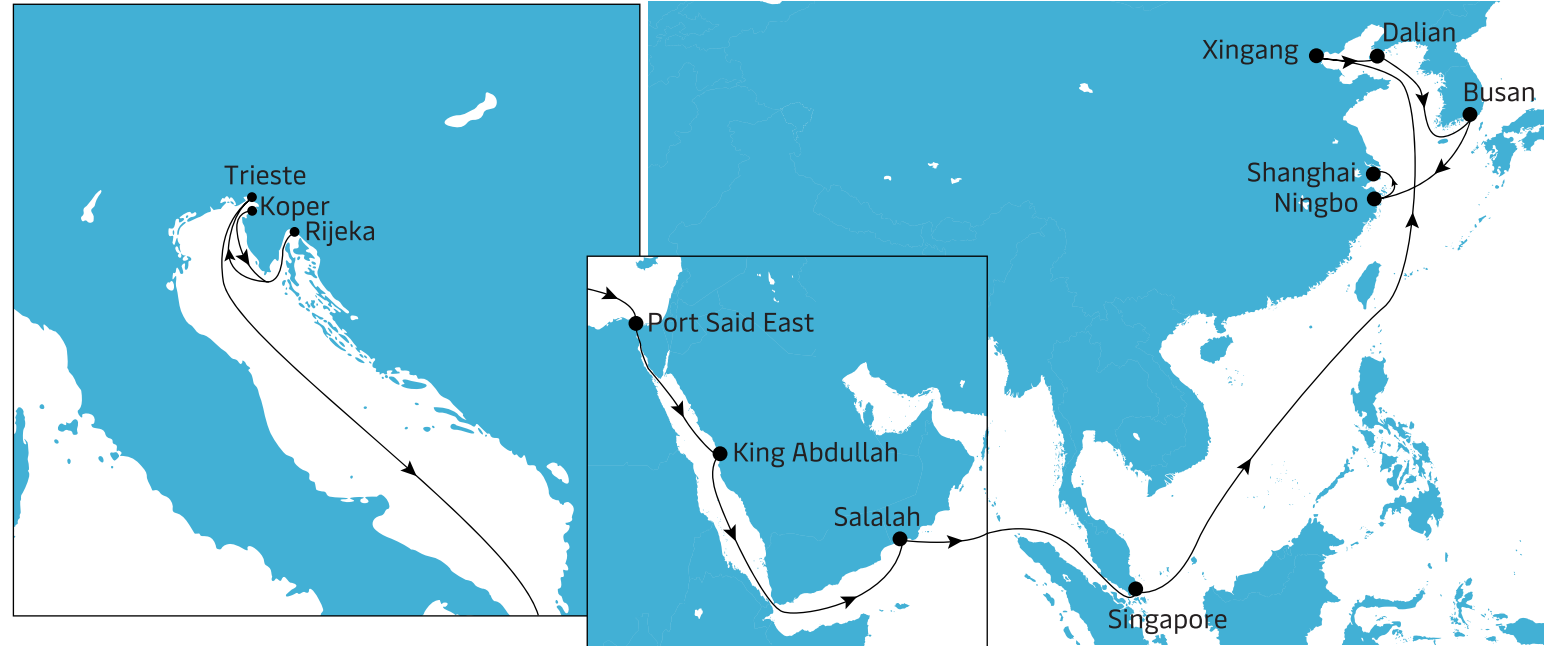

# 442 (AE12) Eastbound

## SERVICE HIGHLIGHTS

- Best in class connection from Adriatic to North China/Korea
- Full coverage of the Adriatic Sea with unique services from Koper, Rijeka and Trieste
- Extensive carrier haulage coverages in Eastern- and Northern Europe

From	Dept/Arr	KING ABDULLAH Riyadh WED	SALALAH Oman SUN	SINGAPORE Singapore TUE	XINGANG China THU	DALIAN China SUN	BUSAN South Korea TUE	NINGBO China FRI	SHANGHAI China MON
<b>KOPER</b> , Slovenia	WED	13	17	26	35	38	40	43	46
<b>RIJEKA</b> , Croatia	SUN	10	14	23	31	34	37	40	43
<b>TRIESTE</b> , Italy	TUE	7	11	20	29	32	34	35	40
<b>PORT SAID EAST</b> , Egypt	MON	2	6	15	23	27	29	32	35

Disclaimer: Transit time and port call details are indicative and subject to change