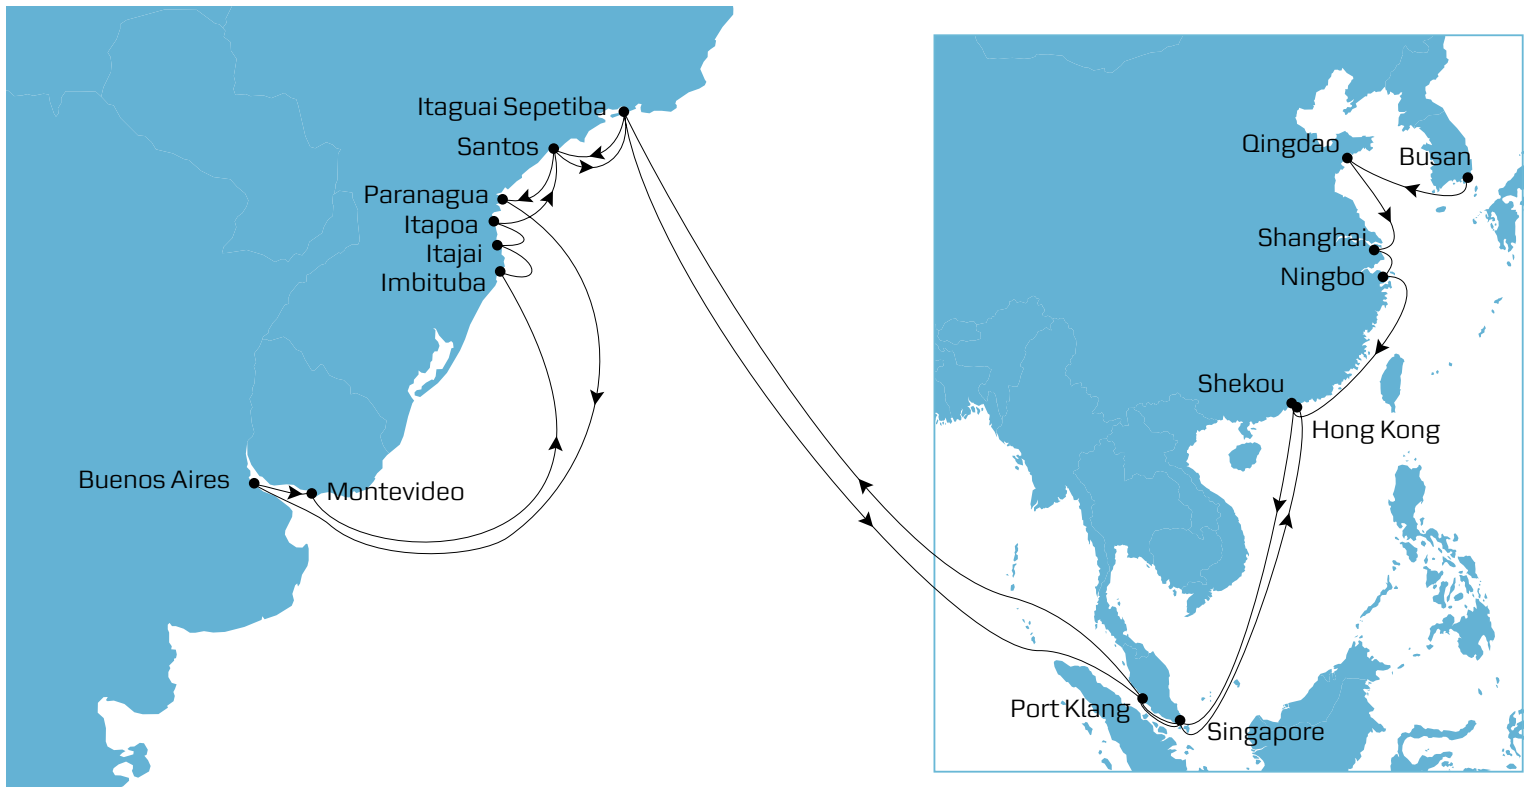

ASAS 2 - X4G

Port	Arrives	Departs	Transit (Days)
BUSAN, South Korea	Thu	Fri	-
QINGDAO, China	Sun	Mon	3
SHANGHAI, China	Tue	Wed	5
NINGBO, China	Fri	Sat	8
SHEKOU, China	Mon	Mon	11
SINGAPORE, Singapore	Fri	Sat	15
PORT KLANG, Malaysia	Sat	Mon	16
ITAGUAI SEPETIBA, Brazil	Sat	Sun	37
SANTOS, Brazil	Sun	Tue	38
PARANAGUA, Brazil	Tue	Wed	40
BUENOS AIRES, Argentina	Fri	Sun	43
MONTEVIDEO, Uruguay	Sun	Mon	45
IMBITUBA, Brazil	Thu	Thu	49
ITAJAI, Brazil *	Sat	Sun	51
ITAPOA, Brazil	Sun	Mon	52
SANTOS, Brazil	Tue	Wed	54
ITAGUAI SEPETIBA, Brazil	Thu	Fri	56
PORT KLANG, Malaysia	Mon	Tue	81
SINGAPORE, Singapore	Wed	Wed	83
HONG KONG, Hong Kong	Sun	Mon	87

* Call is not regular. It varies according to vessel type.