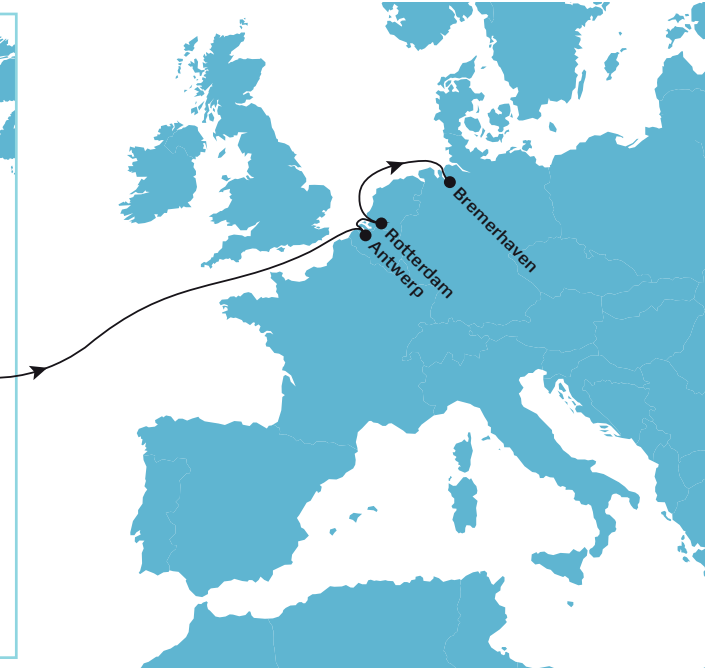

TA1 EASTBOUND

SERVICE HIGHLIGHTS

- Coverage and flexibility from key points along the US East Coast
- Connecting to an extensive inland network for hinterland markets
- Provides US East Coast exporters flexibility into north Europe

From	Dept\Arr	ANTWERP, Belgium SUN	ROTTERDAM, Netherlands MON	BREMERHAVEN, Germany WED
CHARLESTON, United States	MON	19	21	22
PORT EVERGLADES, United States	WED	17	19	20
HOUSTON, United States	SUN	13	15	17
NORFOLK, United States	FRI	9	10	12

Transit times are indicative and subject to change.

Your promise. Delivered.