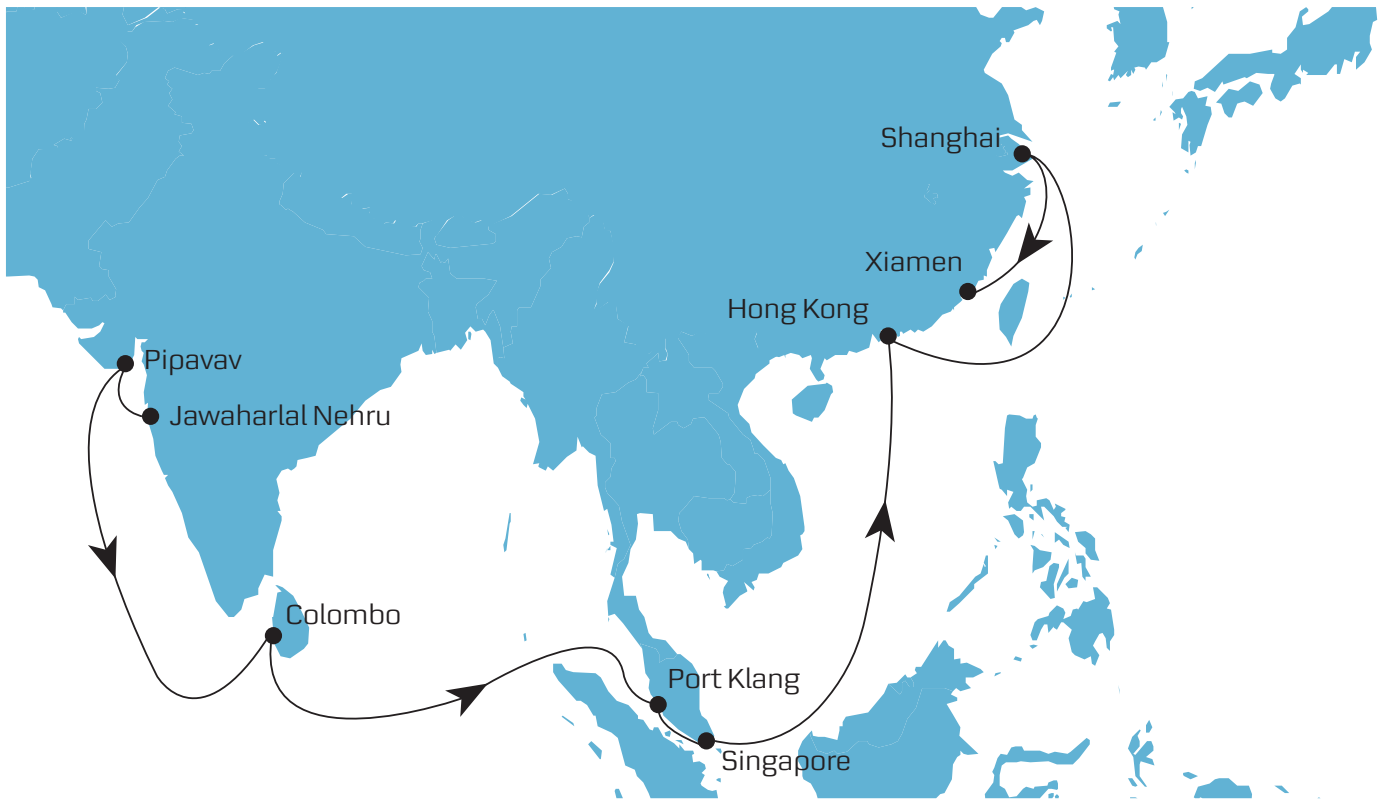

FI2 EASTBOUND

Port	Arrives	Departs	Transit (Days)
JAWAHARLAL NEHRU, India	Sun	Mon	0
PIPAVAV, India	Tue	Wed	2
COLOMBO, Sri Lanka	Sat	Sun	6
PORT KLANG, Malaysia	Thu	Fri	9
SINGAPORE, Singapore	Sat	Sun	10
HONG KONG, Hong Kong	Thu	Fri	16
SHANGHAI, China	Mon	Tue	20
XIAMEN, China	Fri	Fri	24