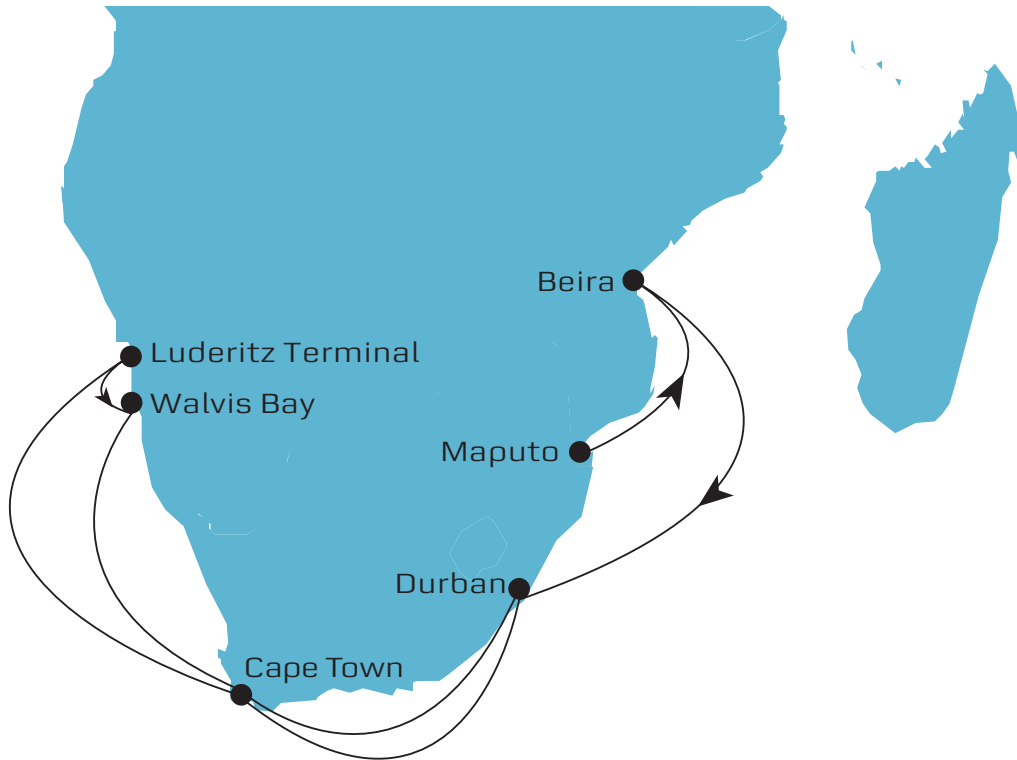

SOUTHERN AFRICA FEEDER

Port	Arrives	Departs	Transit (Days)
MAPUTOI, Mozambique	FRI	SUN	0
BEIRA, Mozambique	THU	SAT	7
DURBAN, South Africa	TUE	WED	11
CAPE TOWN, South Africa	TUE	WED	19
LUDERITZ, Namibia	FRI	SAT	21
WALVIS BAY, Namibia	MON	FRI	24
CAPE TOWN, South Africa	TUE	WED	32
DURBAN, South Africa	MON	WED	38