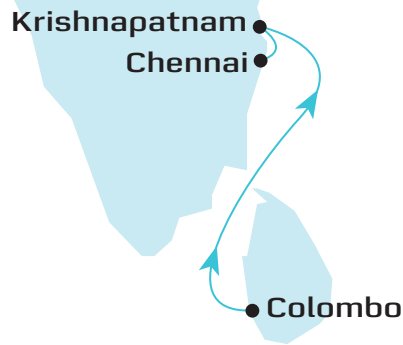

BTL Krishnapatnam Feeder (V48)

Port	Arrives	Departs	Transit
Colombo, Sri Lanka	SUN 23:59	MON 09:00	--
Krishnapatnam, India	WED 00:01	WED 06:00	2
Chennai, India	WED 12:00	THU 12:00	3