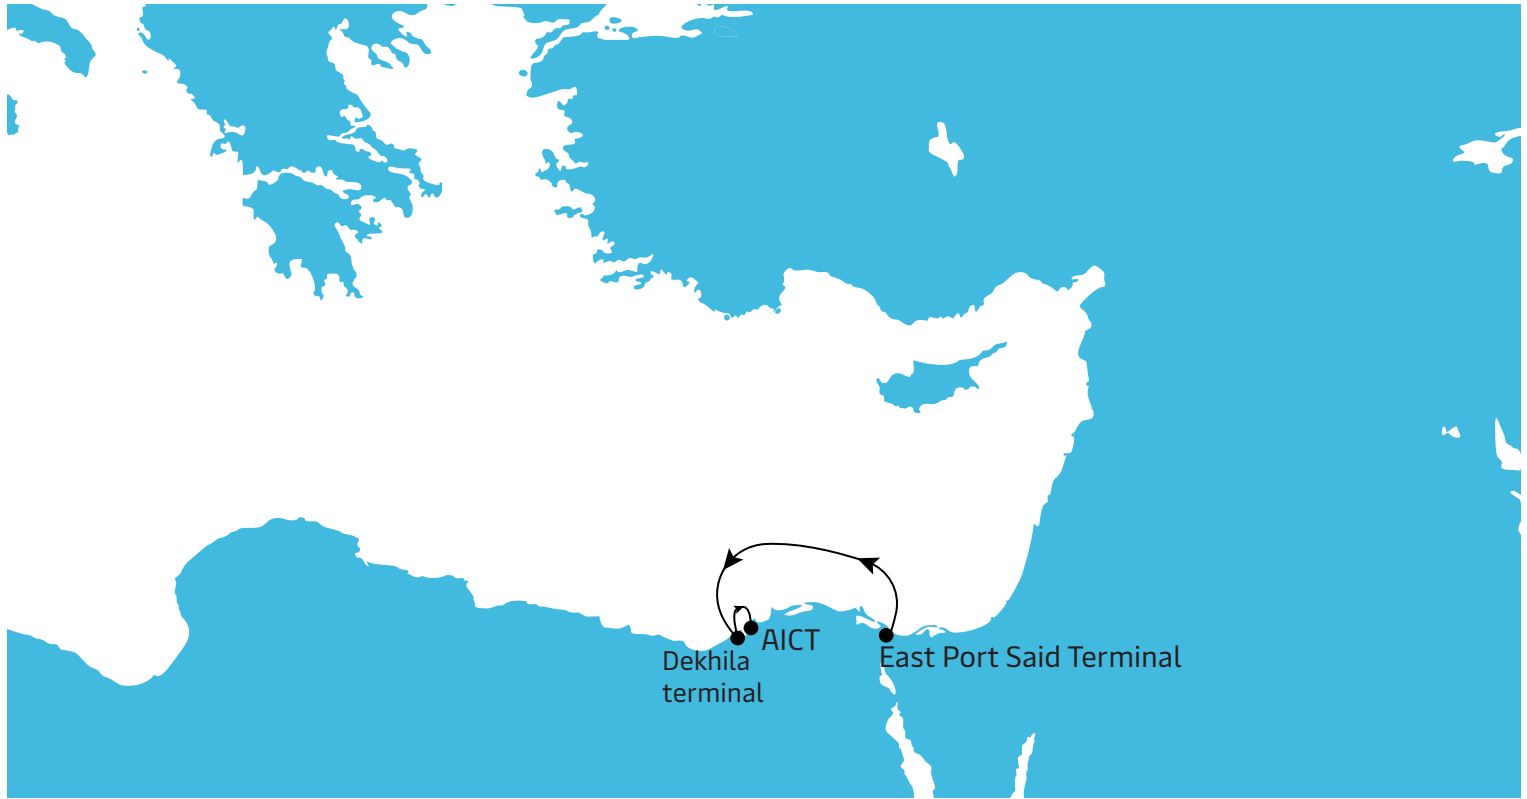

Z85 UFS PSD-ALY

Country	Port	Arrives	Time	Departs	Time	Transit (Days)
Egypt	EAST PORT SAID TERMINAL	SUN	01:01	MON	10:00	1
Egypt	DEKHILA TERMINAL	TUE	11:32	TUE	20:59	2
Egypt	AICT	WED	14:01	FRI	20:28	5