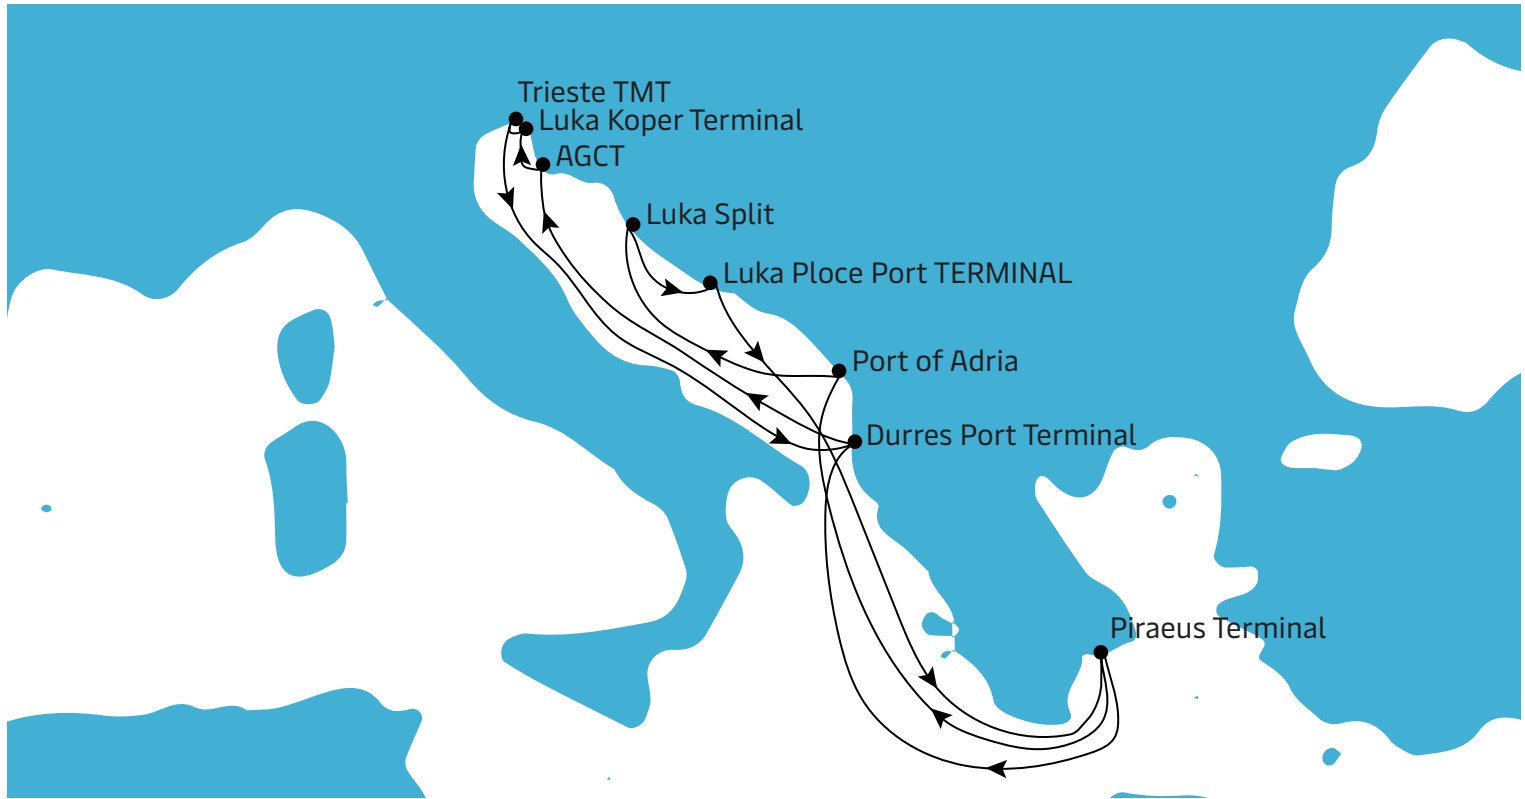

49T ADRIATIC

Port	Arrives	Departs	Transit (Days)
PIRAEUS TERMINAL, Greece	MON	TUE	1
PORT OF ADRIA, Montenegro	THU	FRI	4
LUKA SPLIT, Croatia	SAT	SAT	5
LUKA PLOCE PORT TERMINAL, Croatia	SUN	SUN	6
PIRAEUS TERMINAL, Greece	THU	THU	10
DURRES PORT TERMINAL, Albania	SAT	SUN	13
AGCT (ICTSI GROUP), Croatia	TUE	TUE	15
LUKA KOPER TERMINAL, Slovenia	WED	WED	16
TRIESTE TMT TRIESTE MARINE TERMINAL, Italy	WED	WED	16
DURRES PORT TERMINAL, Albania	FRI	SAT	19