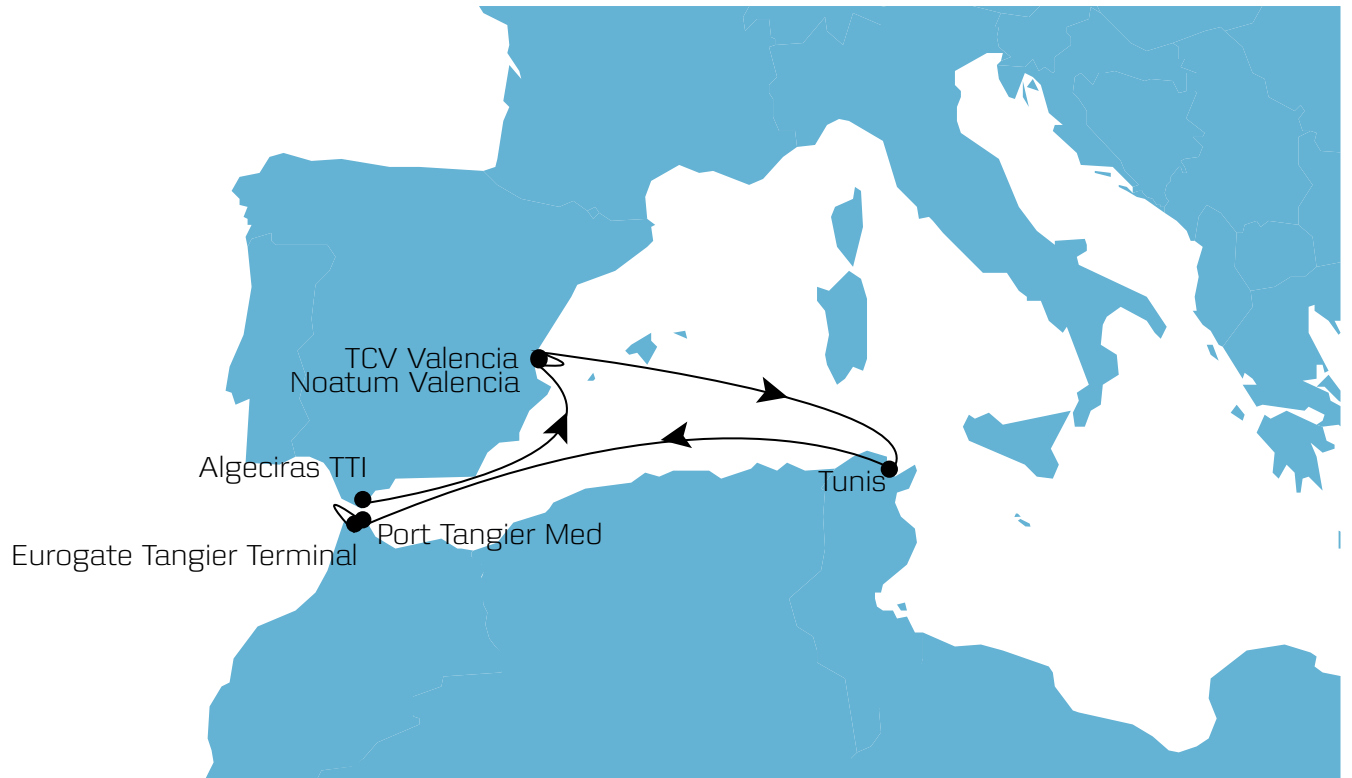

# SLT BALEARIC SEA

Port	Arrives	Departs	Transit (Days)
ALGERICAS TTI, Spain	Tue	Wed	1
NOATUM VALENCIA, Spain	Fri	Fri	3
TCV VALENCIA, Spain	Fri	Fri	3
TUNIS, Tunisia	Sat	Thu	11
PORT TANGIER MED, Morocco	Mon	Mon	20
EUROGATE TANGER TERMINAL, Morocco	Mon	Tue	20