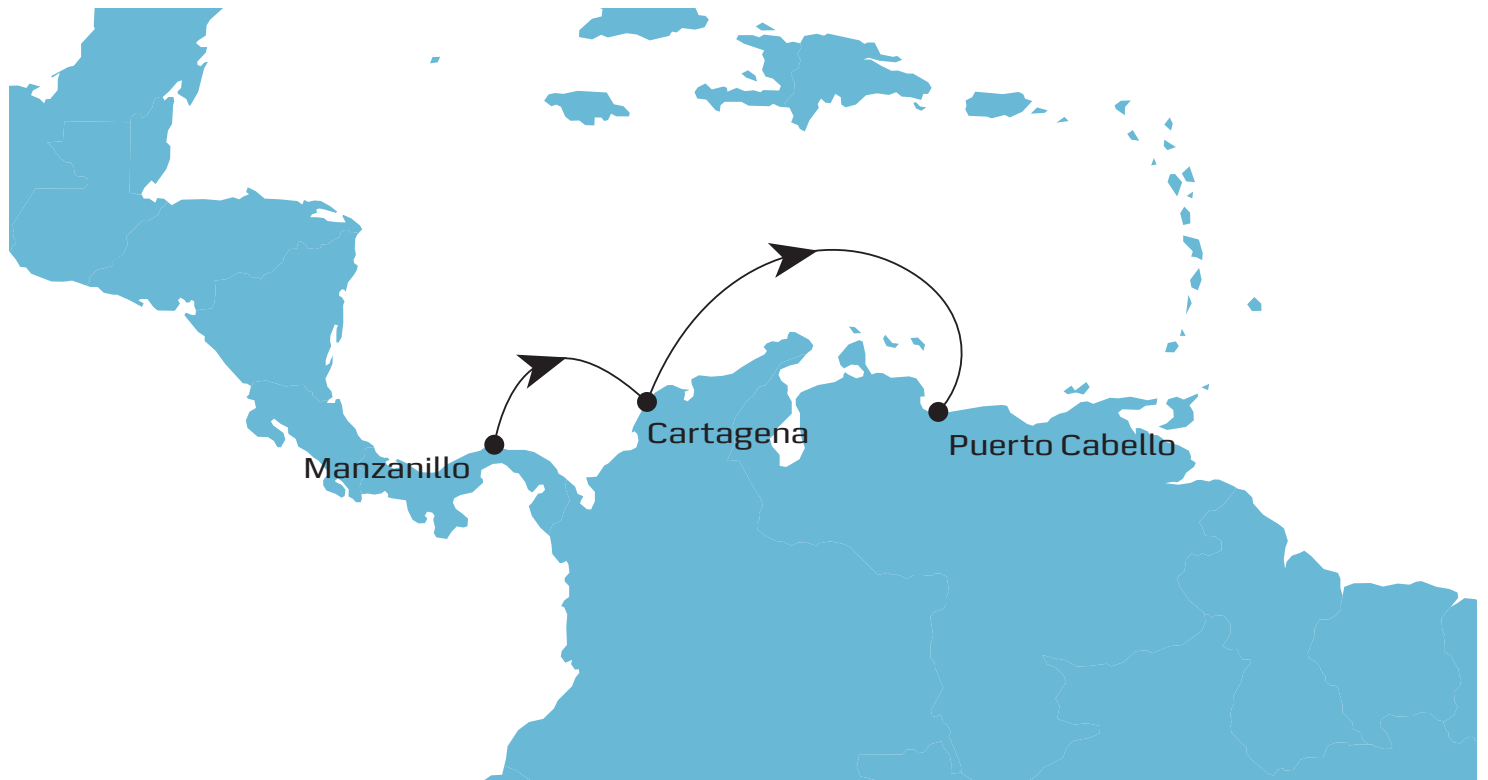

# VENEZUELA FEEDER PBL EASTBOUND

| Port                      | Arrives | Departs | Transit (Days) |
|---------------------------|---------|---------|----------------|
| MANZANILLO, Panama        | Sun     | Mon     | --             |
| CARTAGENA, Colombia       | Tue     | Wed     | 1              |
| PUERTO CABELLO, Venezuela | Fri     | Fri     | 4              |