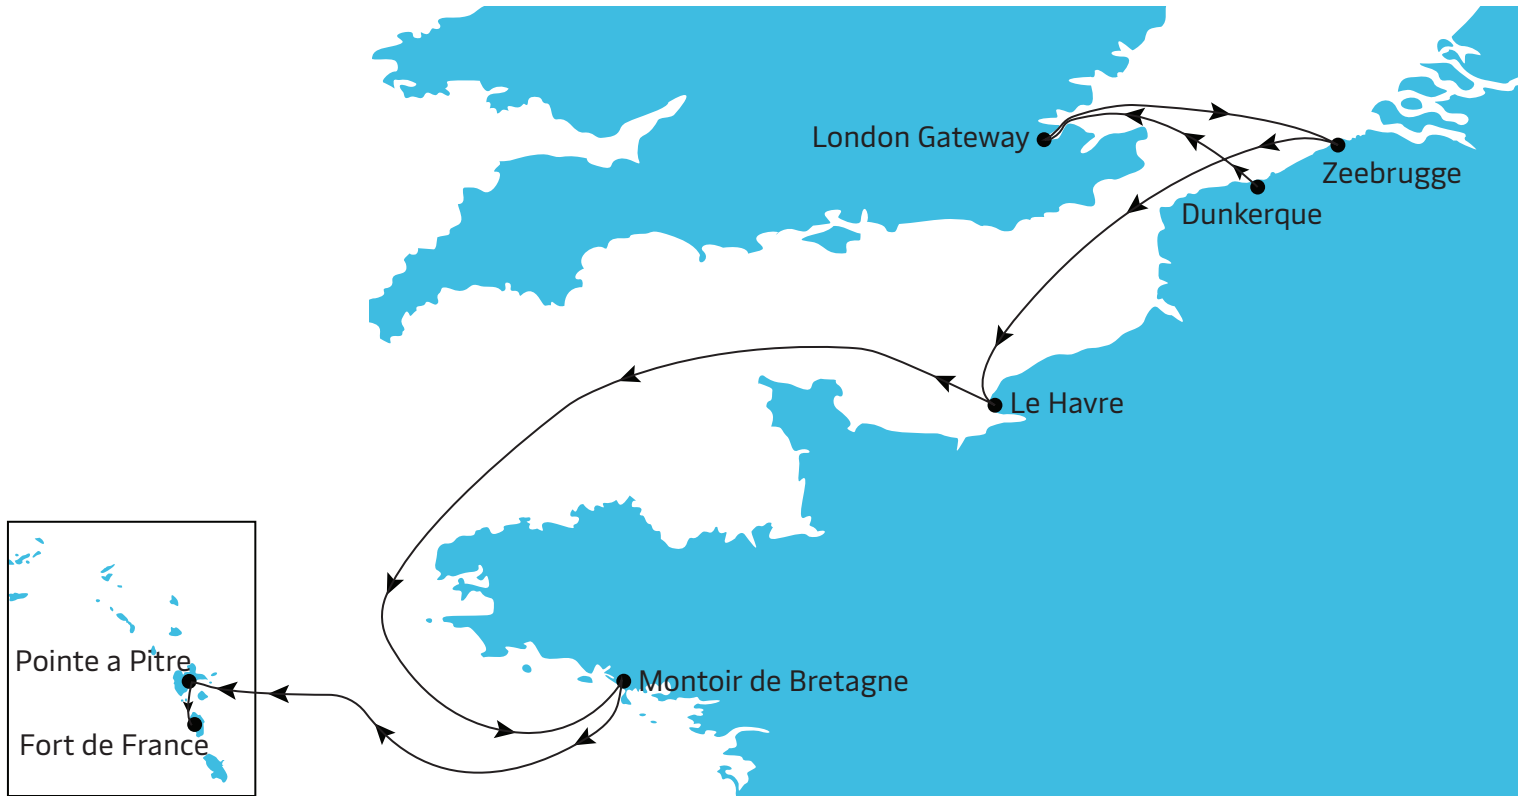

PCRF SOUTHBOUND

Port	Arrives	Departs	Transit (Days)
DUNKERQUE , France	MON	TUE	-
LONDON GATEWAY , United Kingdom	TUE	WED	0
ZEEBRUGGE , Belgium	WED	THU	1
LE HAVRE , France	FRI	SAT	3
MONTOIR DE BRETAGNE , France	SUN	MON	5
POINTE A PITRE , Guadeloupe	TUE	TUE	14
FORT DE FRANCE , Martinique	WED	WED	15