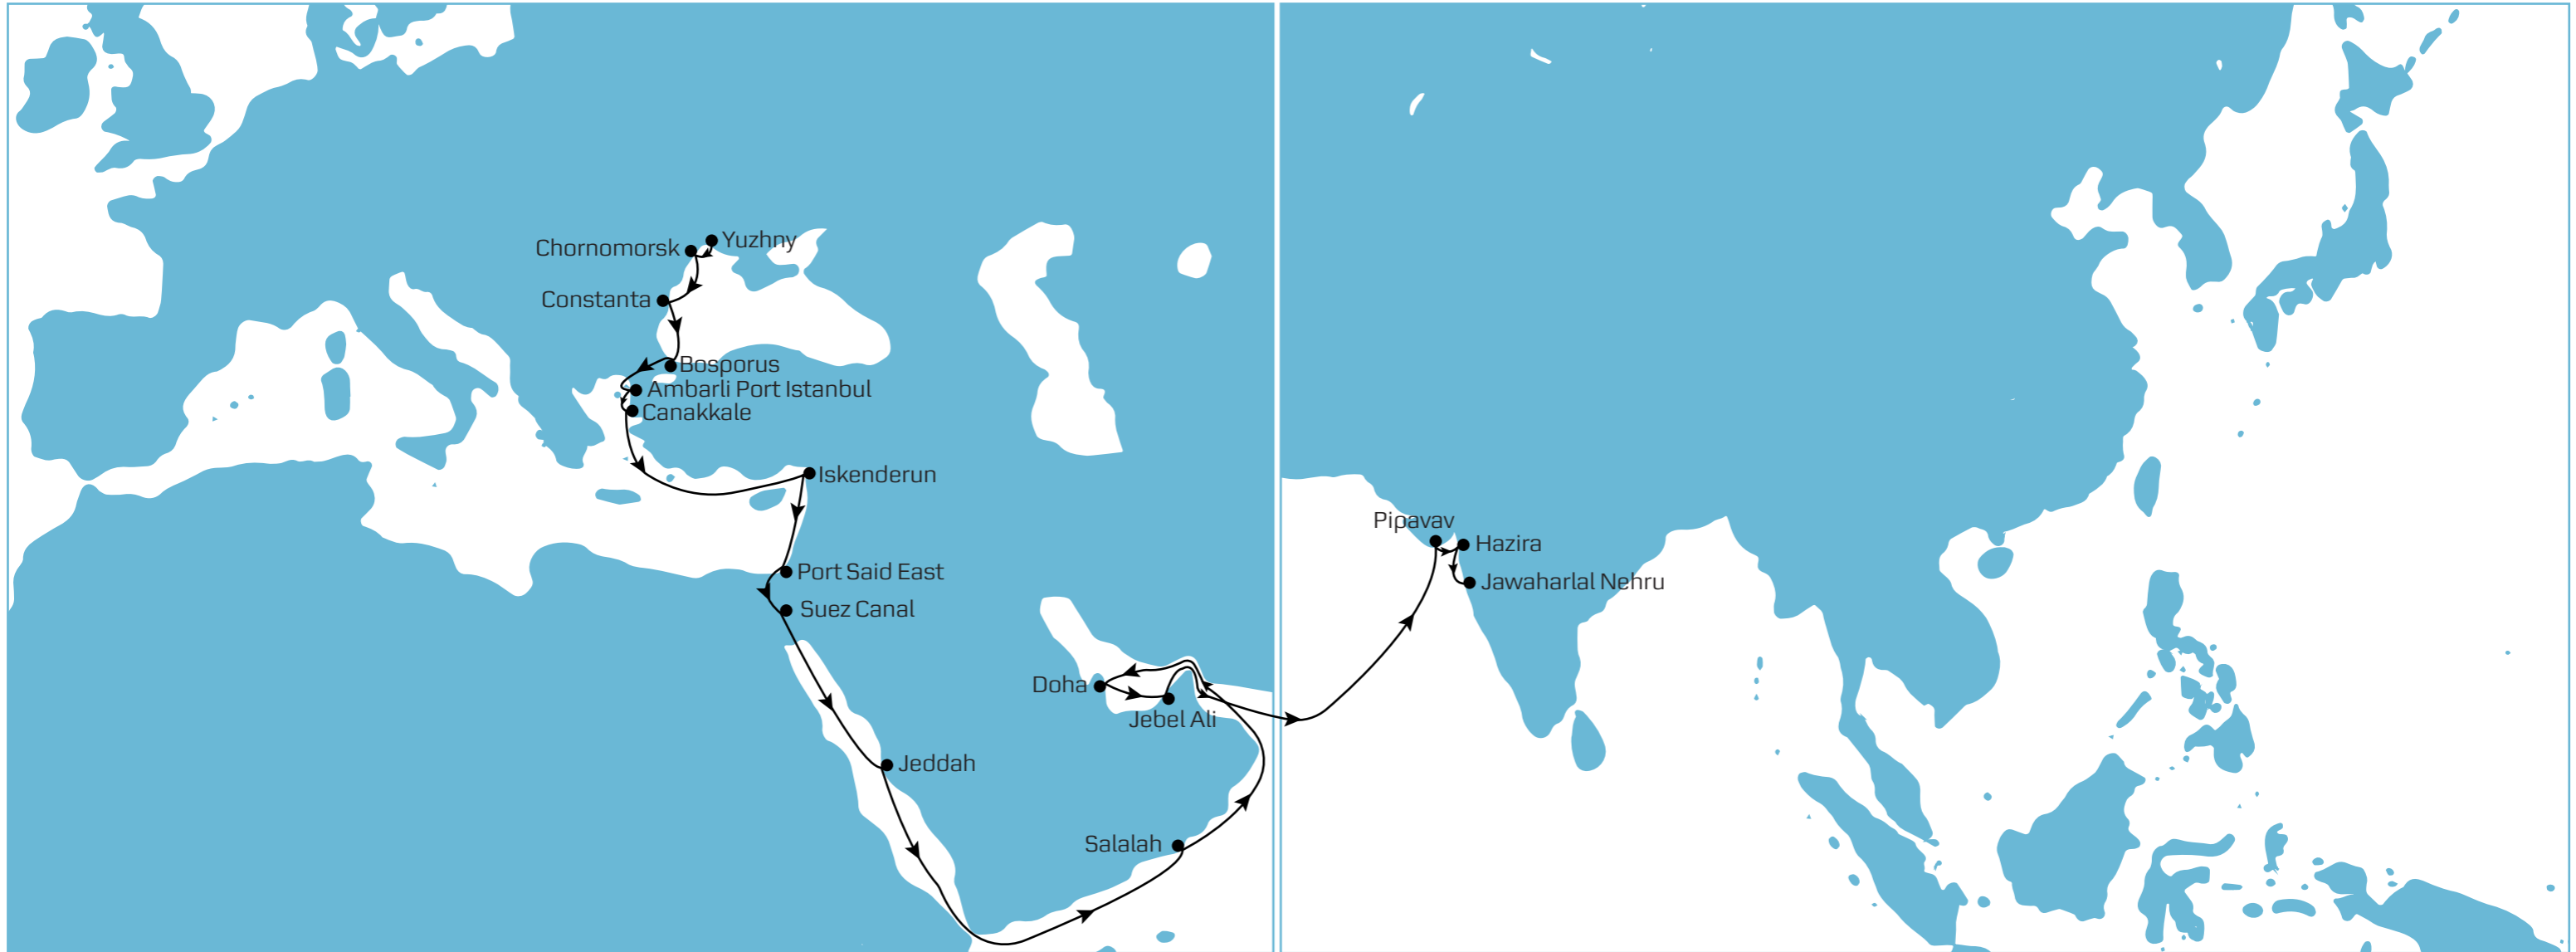

# ME3 EASTBOUND

Port	Arrives	Departs	Transit (Days)
YUZHNY	-	SAT	0
CHORNOMORSK	SAT	MON	2
CONSTANTA	WED	FRI	6
BOSPORUS	SAT	SAT	7
AMBARLI PORT ISTANBUL	SAT	SUN	8
CANAKKALE	MON	MON	9
ISKENDERUN	WED	WED	11
PORT SAID EAST	THU	SAT	14

Port	Arrives	Departs	Transit (Days)
SUEZ CANAL	SAT	SAT	14
JEDDAH	MON	MON	16
SALALAH	FRI	SAT	21
DOHA	MON	TUE	24
JEBEL ALI	WED	THU	25
PIPAVAV	SUN	MON	29
HAZIRA	MON	TUE	30
JAWAHARLAL NEHRU	WED	-	32