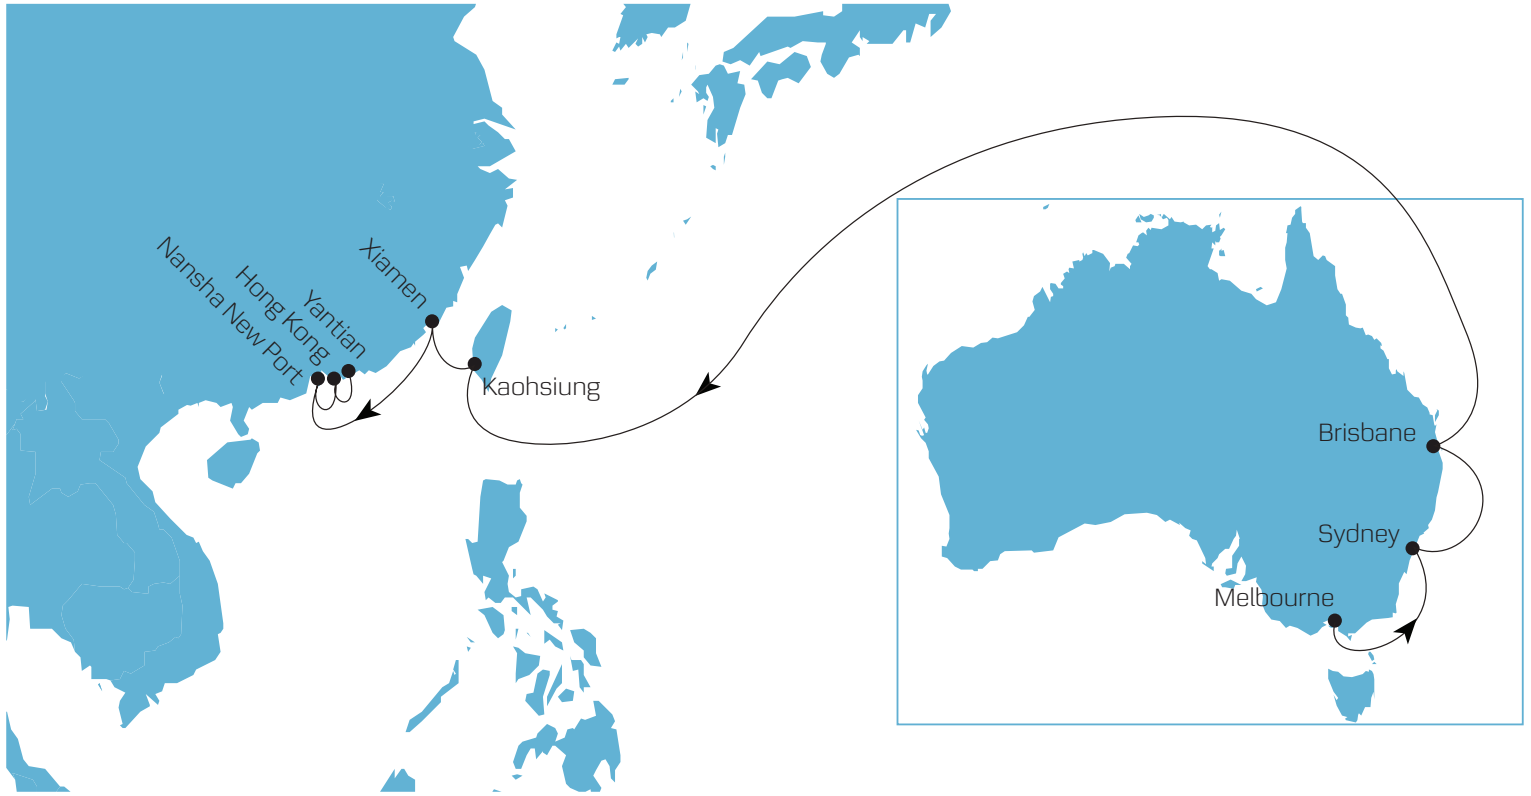

YOYO NORTHBOUND

Port	Arrives	Departs	Transit (Days)
MELBOURNE, Australia	Sat	Mon	-
SYDNEY, Australia	Tue	Thu	2
BRISBANE, Australia	Fri	Sat	3
KAOHSIUNG, Taiwan	Wed	Wed	4
XIAMEN, China	Thu	Thu	5
NANSHA NEW PORT, China	Fri	Sat	19
HONG KONG, Hong Kong	Sat	Sun	22
YANTIAN, China	Sun	Mon	25