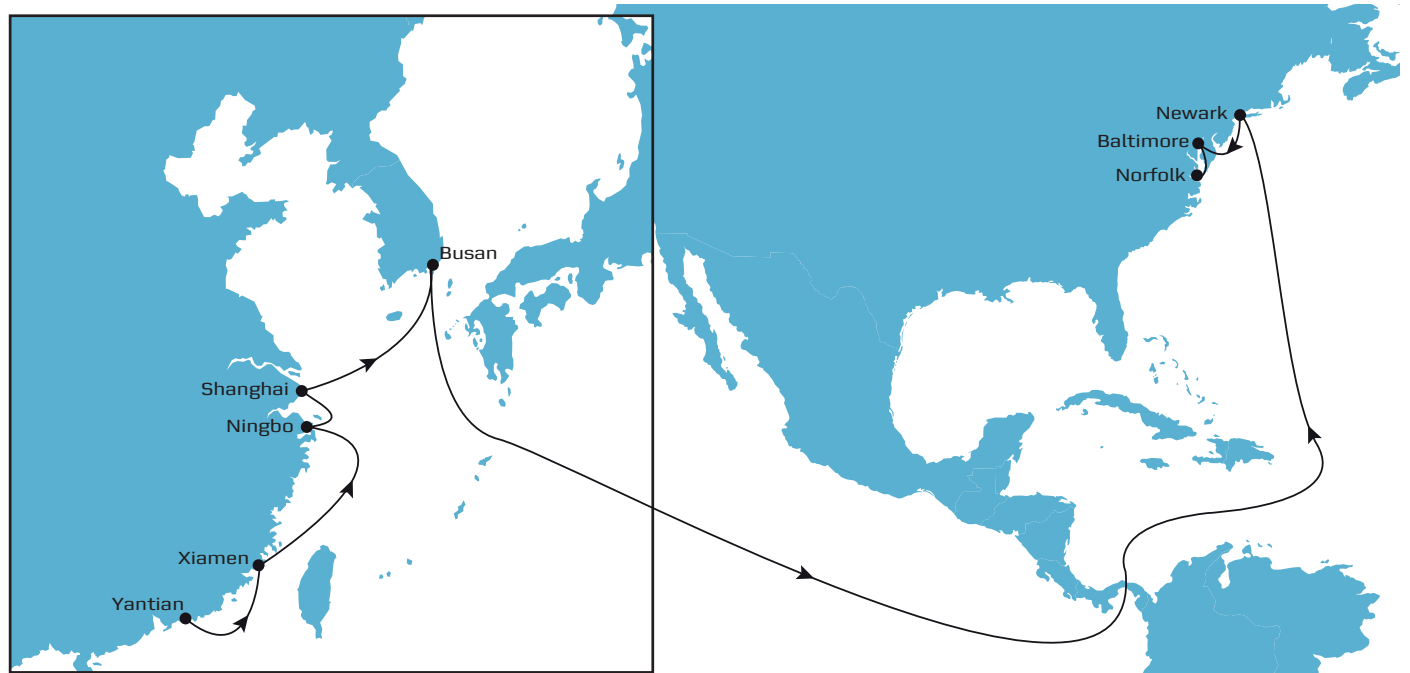

TP12 EASTBOUND

SERVICE HIGHLIGHTS

- Best in class direct service from East China, Busan to Newark / Norfolk
- Only direct service from East China ports Busan to Baltimore
- One of the two services offering direct coverage from Xiamen to Newark

From	Dept\Arr	NEWARK	BALTIMORE	NORFOLK
		United States WED	United States SUN	United States TUE
YANTIAN, China	SAT	32	36	38
XIAMEN, China	SUN	31	34	36
NINGBO, China	WED	28	32	34
SHANGHAI, China	THU	26	30	32
BUSAN, South Korea	SUN	24	27	29

New network to be effective September, 2018
Transit times are indicative and subject to change.

Your promise. Delivered.