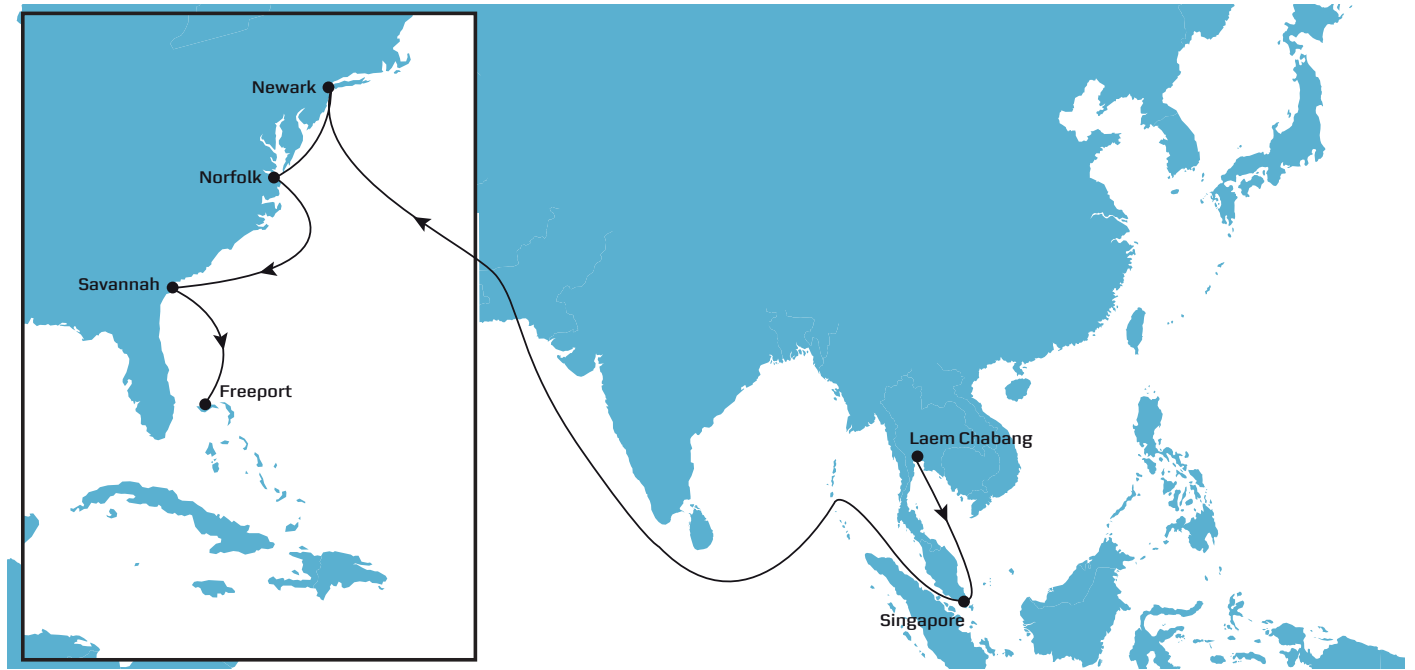

TP11 EASTBOUND

SERVICE HIGHLIGHTS

- Direct coverage of Laem Chabang on a dedicated South-East Asia service
- Superior connections from Singapore & South East Asia to all U.S. East Coast ports

		NEWARK, United States	NORFOLK, United States	SAVANNAH, United States	FREEPORT, BAHAMAS
From		FRI	MON	THU	SAT
Laem Chabang, Thailand	MON	31	35	37	40
SINGAPORE, Singapore	THU	28	32	34	37

*New network to be effective September, 2018
Transit times are indicative and subject to change.*

Your promise. Delivered.