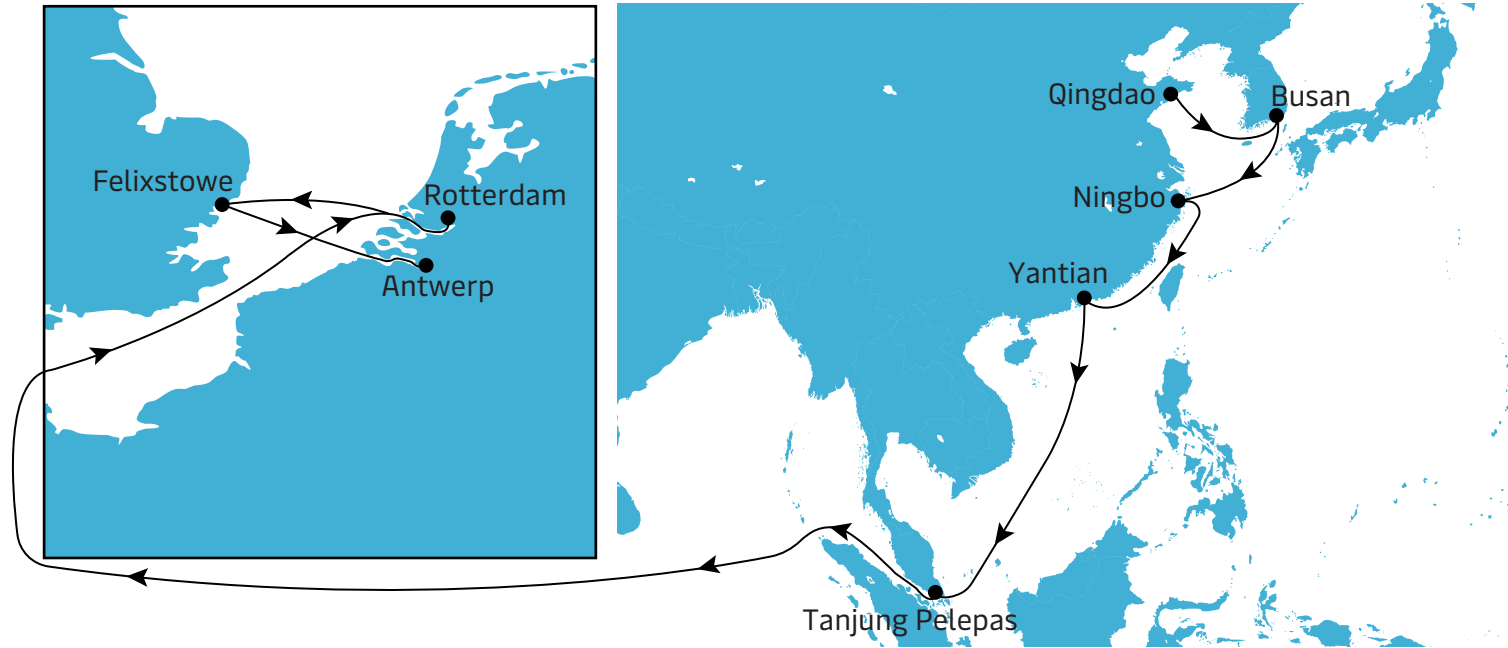

# AE2 WESTBOUND

## SERVICE HIGHLIGHTS

- Main product from North China and Korea to Felixstowe
- Competitive Rotterdam product offered from main far East Asia markets
- Best in class Antwerp product

| From                              | Dept/Arr | ROTTERDAM<br>Netherlands<br>THU | FELIXSTOWE<br>England<br>SAT | ANTWERP<br>Belgium<br>THU |
|-----------------------------------|----------|---------------------------------|------------------------------|---------------------------|
| <b>QINGDAO</b> , China            | FRI      | 34                              | 36                           | 41                        |
| <b>BUSAN</b> , South Korea        | SUN      | 31                              | 33                           | 38                        |
| <b>NINGBO</b> , China             | WED      | 28                              | 30                           | 35                        |
| <b>YANTIAN</b> , China            | MON      | 24                              | 26                           | 31                        |
| <b>TANJUNG PELEPAS</b> , Malaysia | FRI      | 19                              | 21                           | 26                        |

Disclaimer: Transit time and port call details are indicative and subject to change