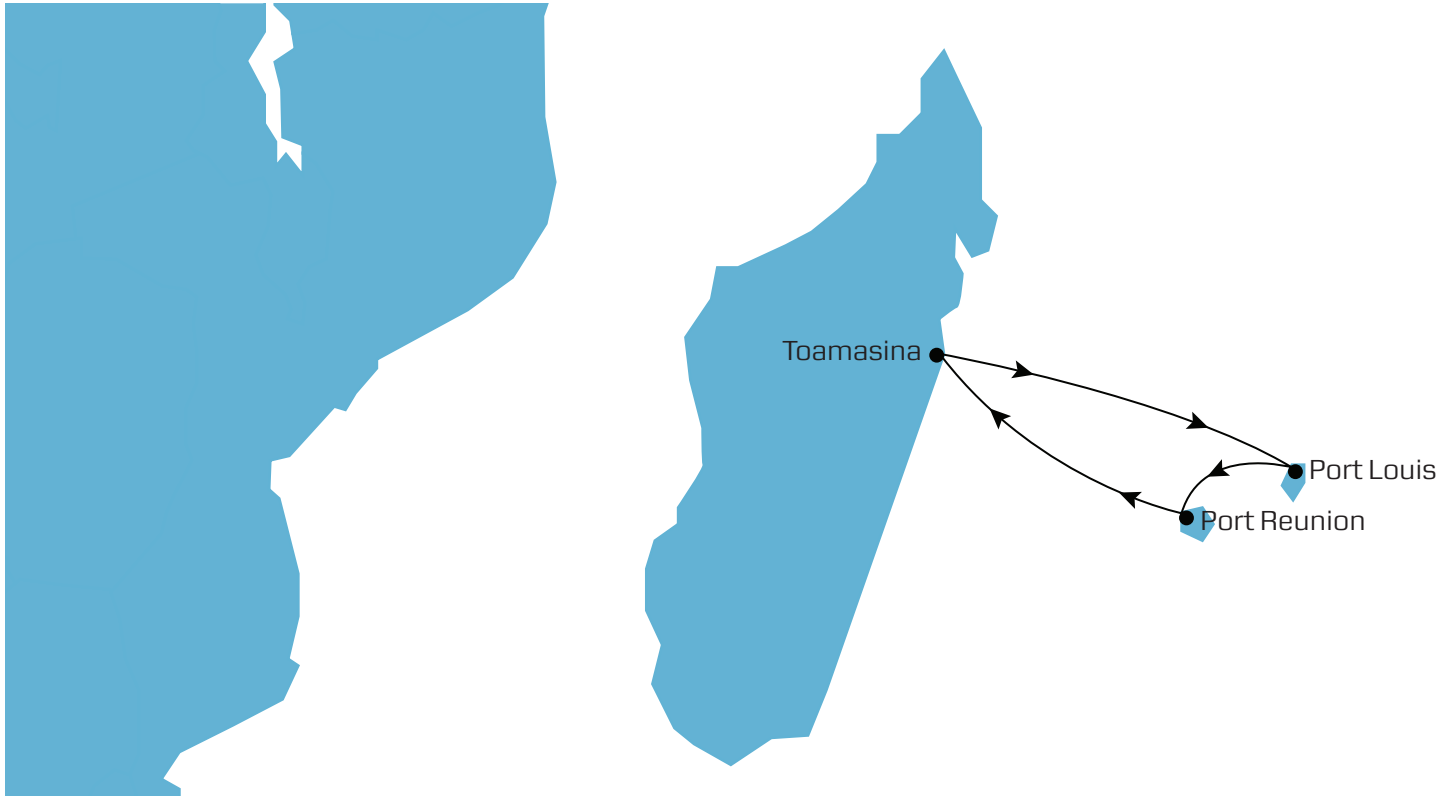

# MADAGASCAR SHUTTLE

Port	Port	Arrives	Departs	Transit (Days)
TOAMASINA, Madagascar		SUN	MON	-
PORT LOUIS, Mauritius		WED	THU	2
PORT REUNION, Reunion		FRI	SAT	4
TOAMASINA, Madagascar		SUN	MON	-