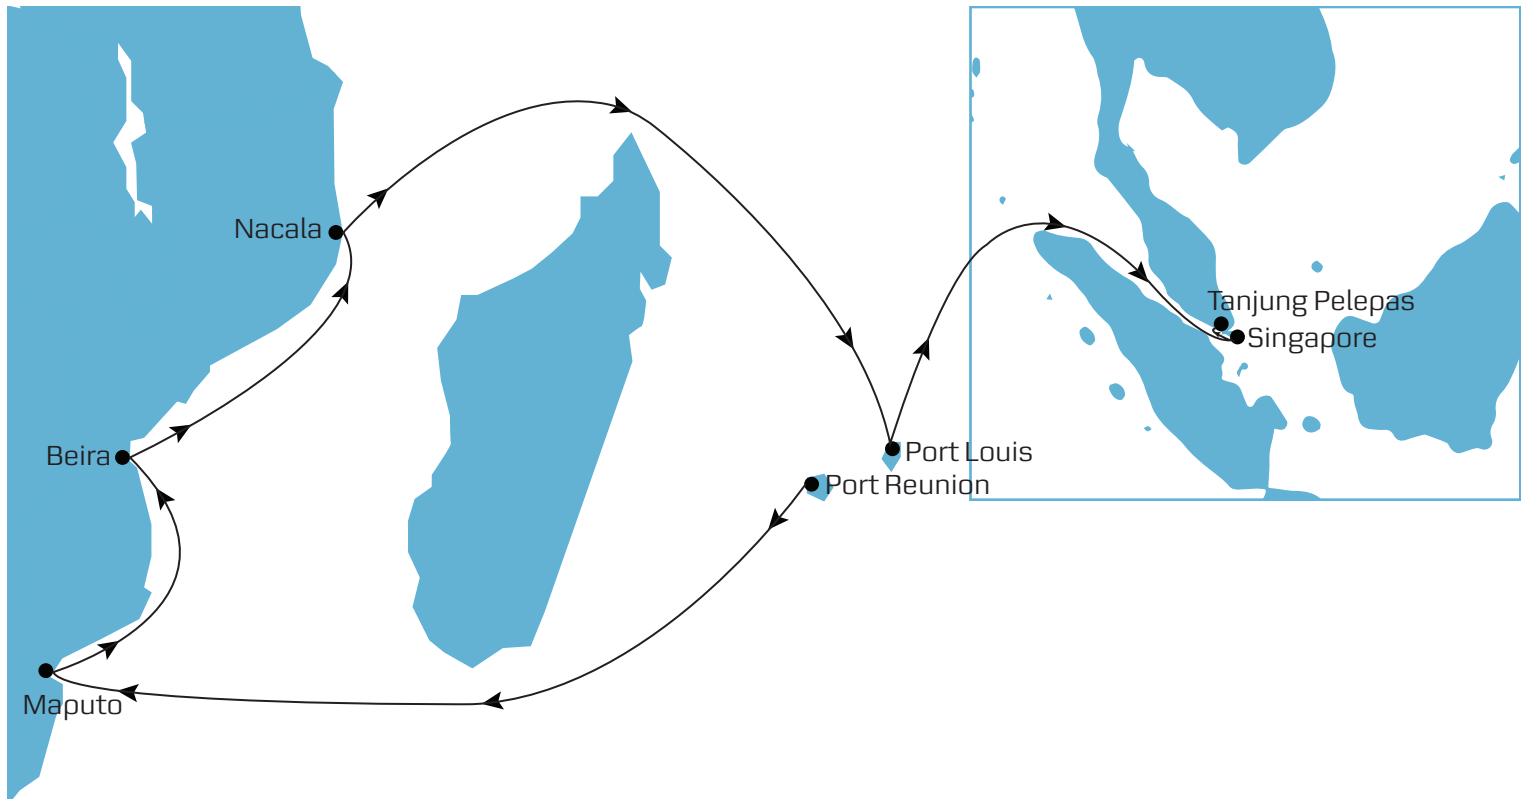

M-EXPRESS EAST BOUND

Port	Arrives	Departs	Transit (Days)
PORT REUNION, Reunion	THU	SAT	-
MAPUTO, Mozambique	TUE	WED	3
BEIRA, Mozambique	FRI	SUN	6
NACALA, Mozambique	FRI	SUN	13
PORT LOUIS, Mauritius	MON	TUE	23
SINGAPORE, Singapore	SUN	MON	36
TANJUNG PELEPAS, Malaysia	MON	TUE	37