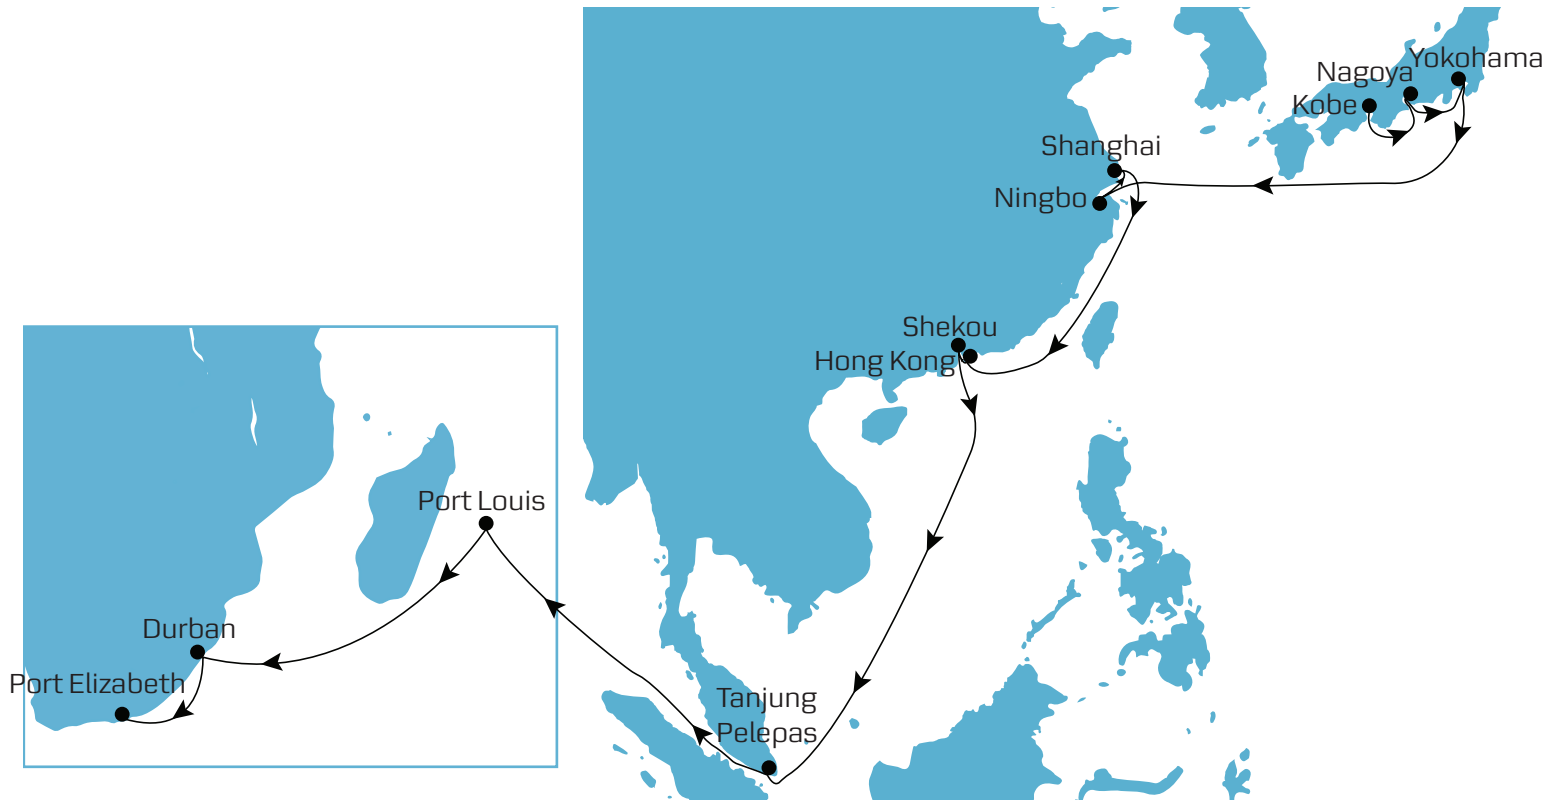

SAFARI WEST BOUND

Port	Arrives	Departs	Transit (Days)
KOBE, Japan	TUE	WED	-
NAGOYA, Japan	THU	THU	1
YOKOHAMA, Japan	FRI	SAT	2
NINGBO, China	MON	TUE	5
SHANGHAI, China	WED	WED	7
HONG KONG, China	SUN	SUN	11
SHEKOU, China	SUN	MON	11
TANJUNG PELEPAS, Malaysia	SAT	SUN	17
PORT LOUIS, Mauritius	SUN	TUE	25
DURBAN, South Africa	SAT	MON	31
PORT ELIZABETH, South Africa	WED	FRI	35