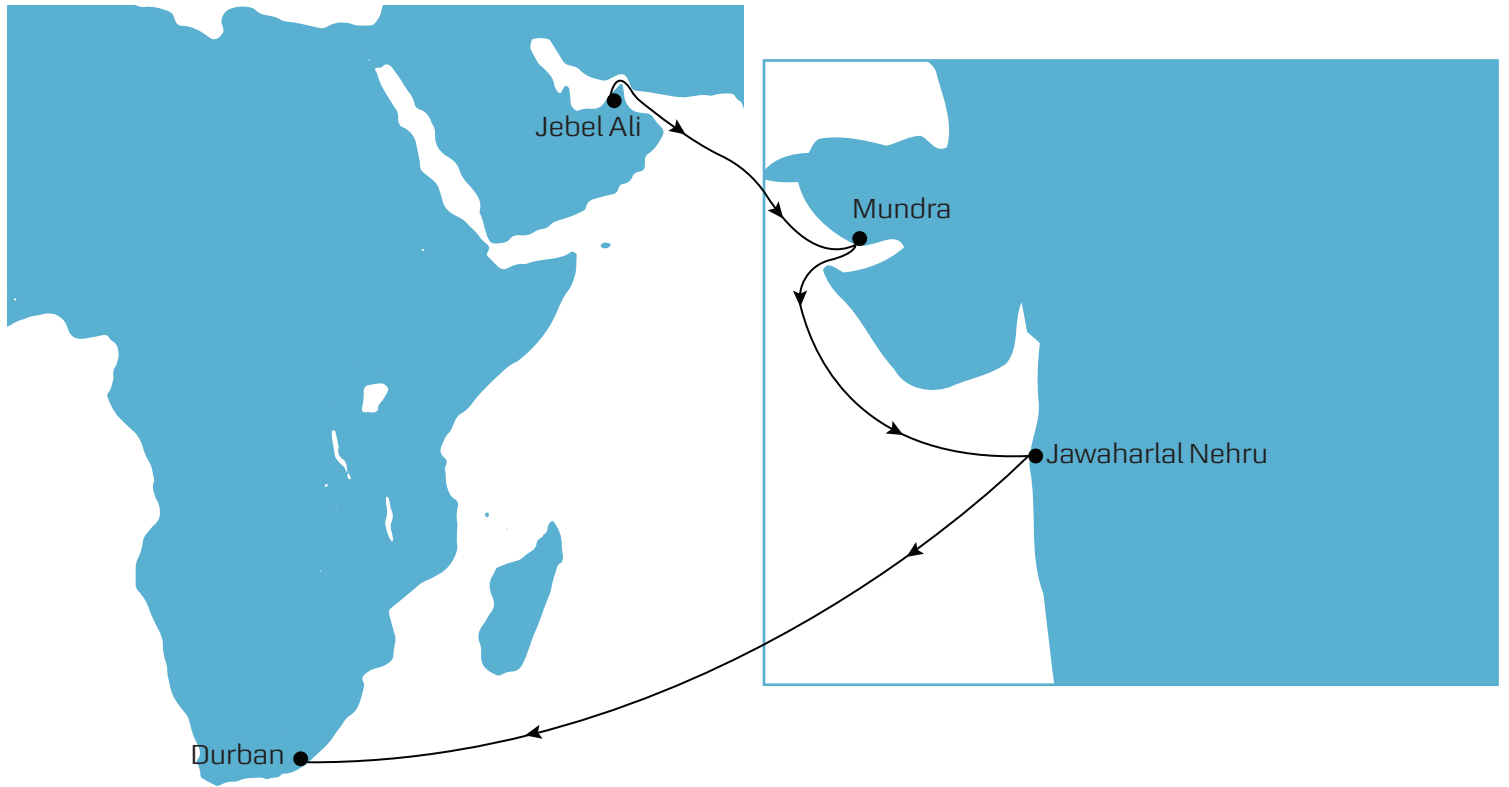

# PROTEA SOUTHHBOUND

Port	Arrives	Departs	Transit (Days)
JEBEL ALI, U.A.E.	SAT	SUN	0
MUNDRA, India	WED	WED	3
JAWAHARLAL NEHRU, India	FRI	FRI	5
DURBAN, South Africa	SAT	SUN	20