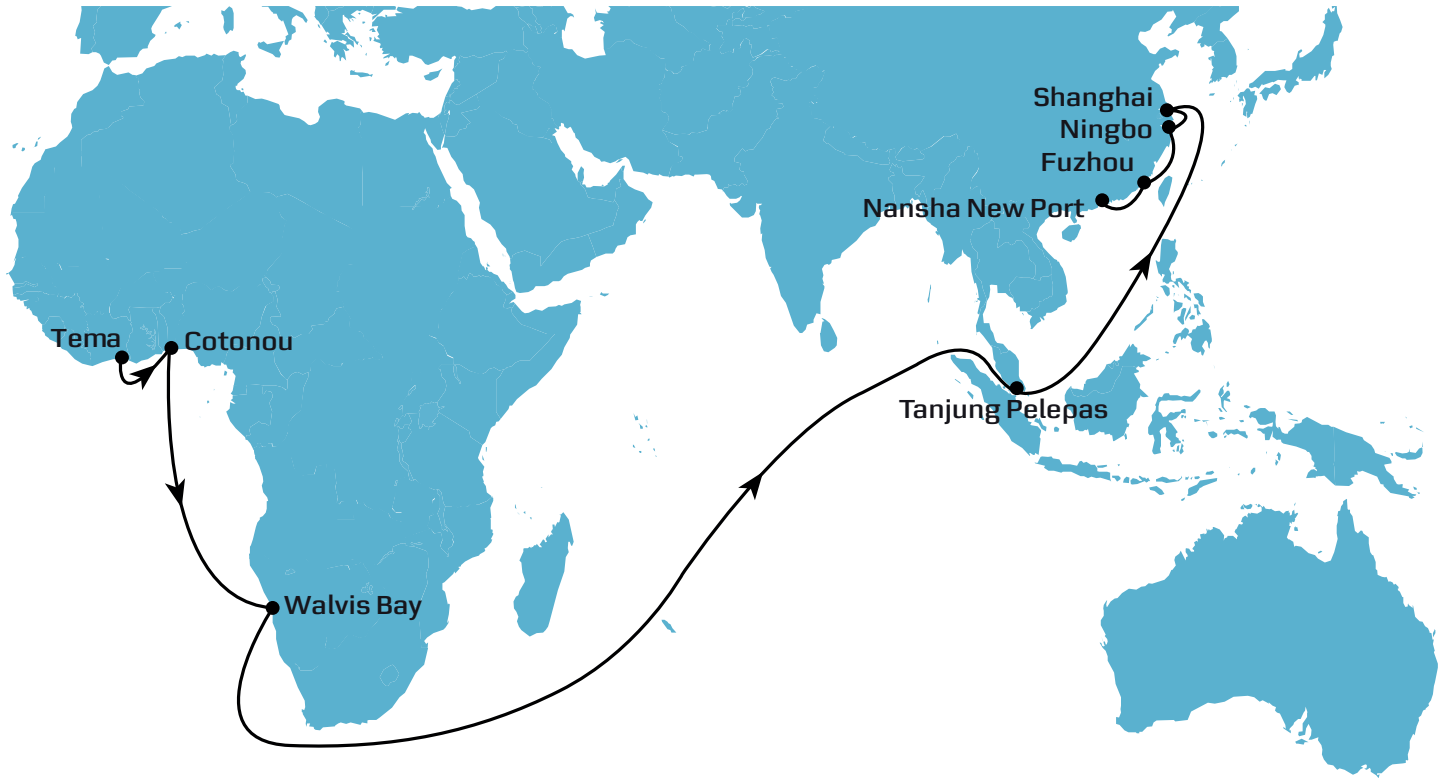

FEW 3 SERVICE

Port	Arrives	Departs	Transit (Days)
TEMA, Ghana	Wednesday	Saturday	1
COTONOU, Benin	Tuesday	Wednesday	3
WALVIS BAY, Namibia	Wednesday	Thursday	14
TANJUNG PELEPAS, Malaysia	Monday	Tuesday	36
SHANGHAI, China	Monday	Friday	45
NINGBO, China	Saturday	Sunday	47
FUZHOU, China	Tuesday	Wednesday	50
NANSHA NEW PORT, China	Thursday	Friday	53