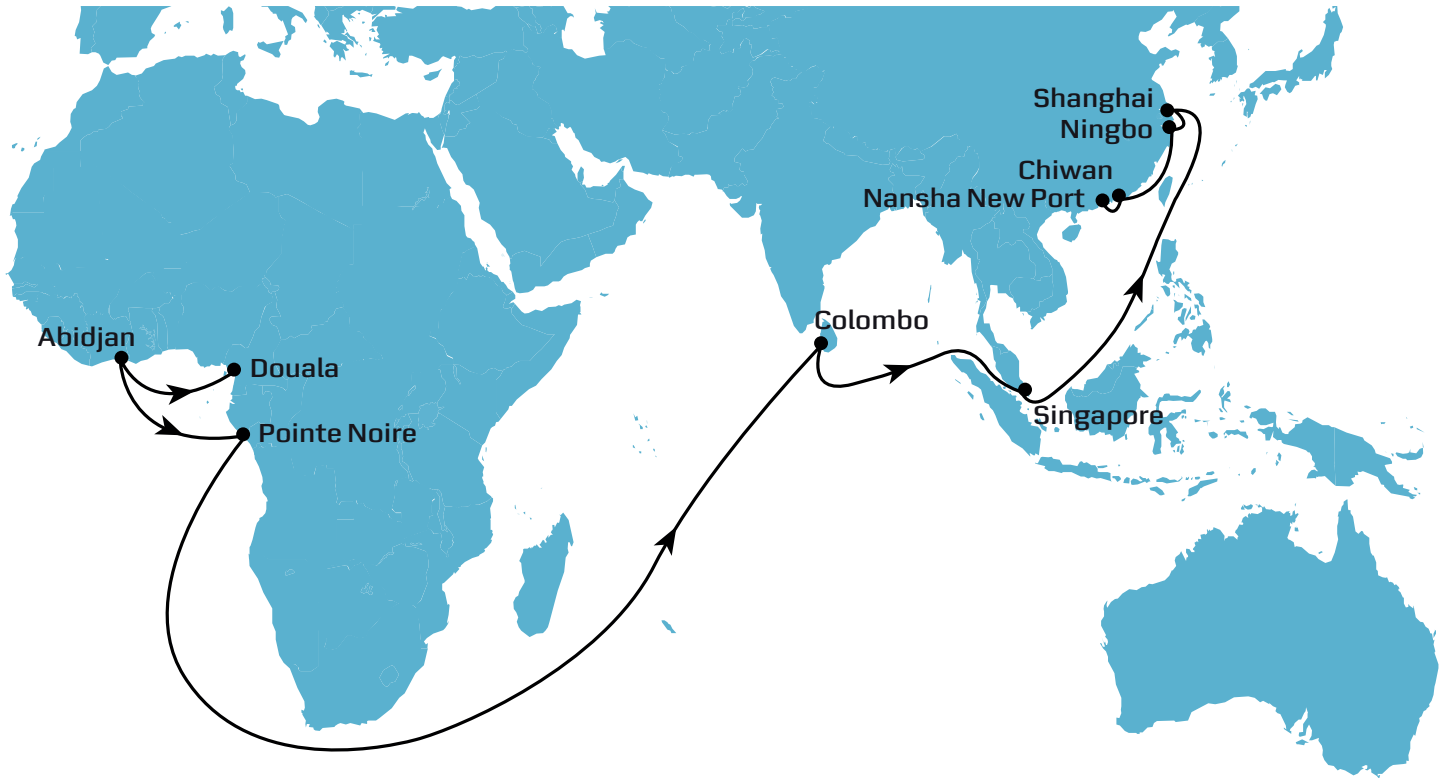

FEW 1 SERVICE

Port	Arrives	Departs	Transit (Days)
DOUALA, Cameroon	Thursday	Friday	--
ABIDJAN, Ivory Coast	Wednesday	Thursday	5
POINTE NOIR, Congo	Monday	Tuesday	11
COLOMBO, Sri Lanka	Friday	Saturday	30
SINGAPORE, Singapore	Wednesday	Thursday	32
SHANGHAI, China	Thursday	Friday	40
NINGBO, China	Friday	Friday	42
CHIWAN, China	Monday	Tuesday	45
NANSHA NEW PORT, China	Tuesday	Wednesday	46