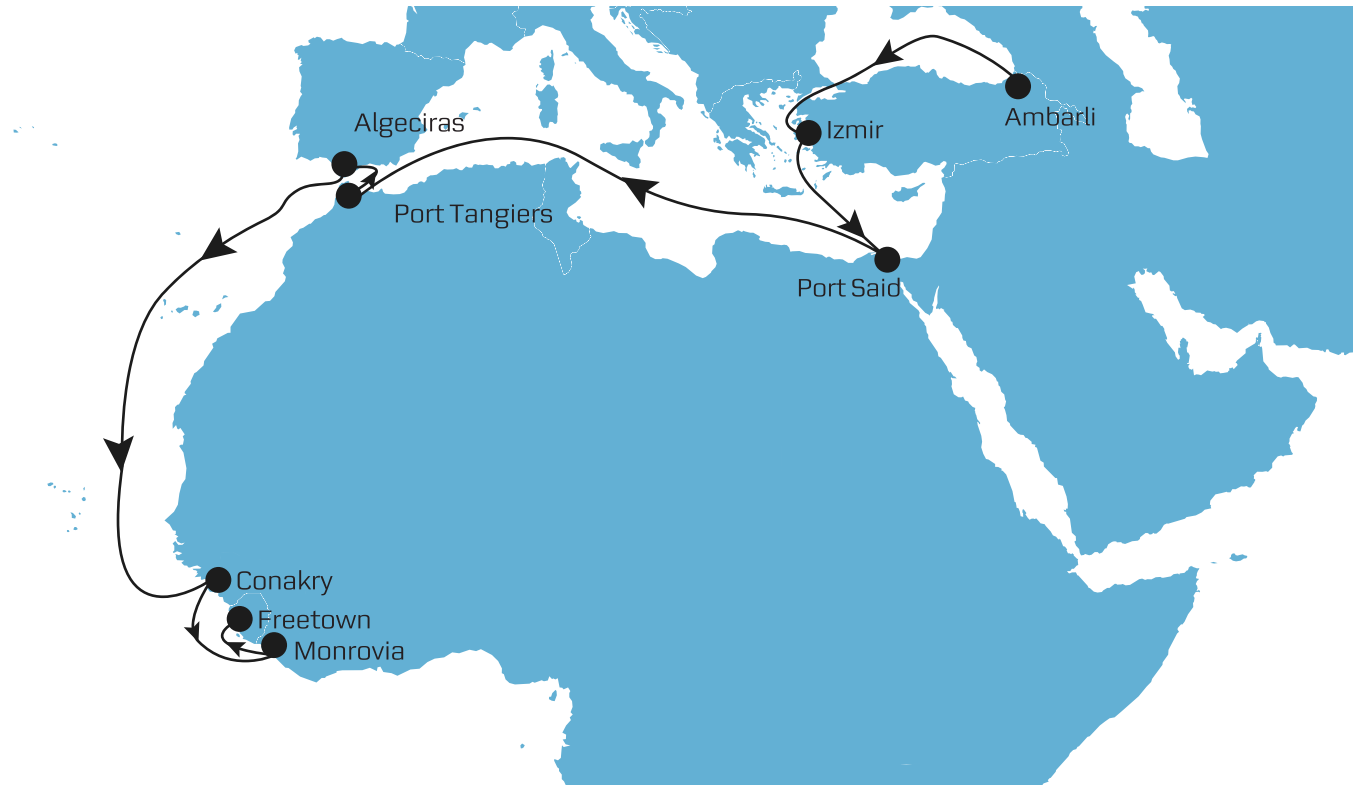

# WAF7 HH

Port	Arrives	Departs	Transit (Days)
AMBARLI, Turkey	Mon	Mon	0
IZMIR, Turkey	Wed	Thu	1
PORT SAID, Egypt	Fri	Sat	4
PORT TANGIER, Morocco	Fri	Sun	10
ALGECIRAS, Spain	Sun	Mon	12
CONAKRY, Guinea	Sun	Mon	19
MONROVIA, Liberia	Thu	Sat	23
FREETOWN, Sierra Leone	Tue	Thu	28