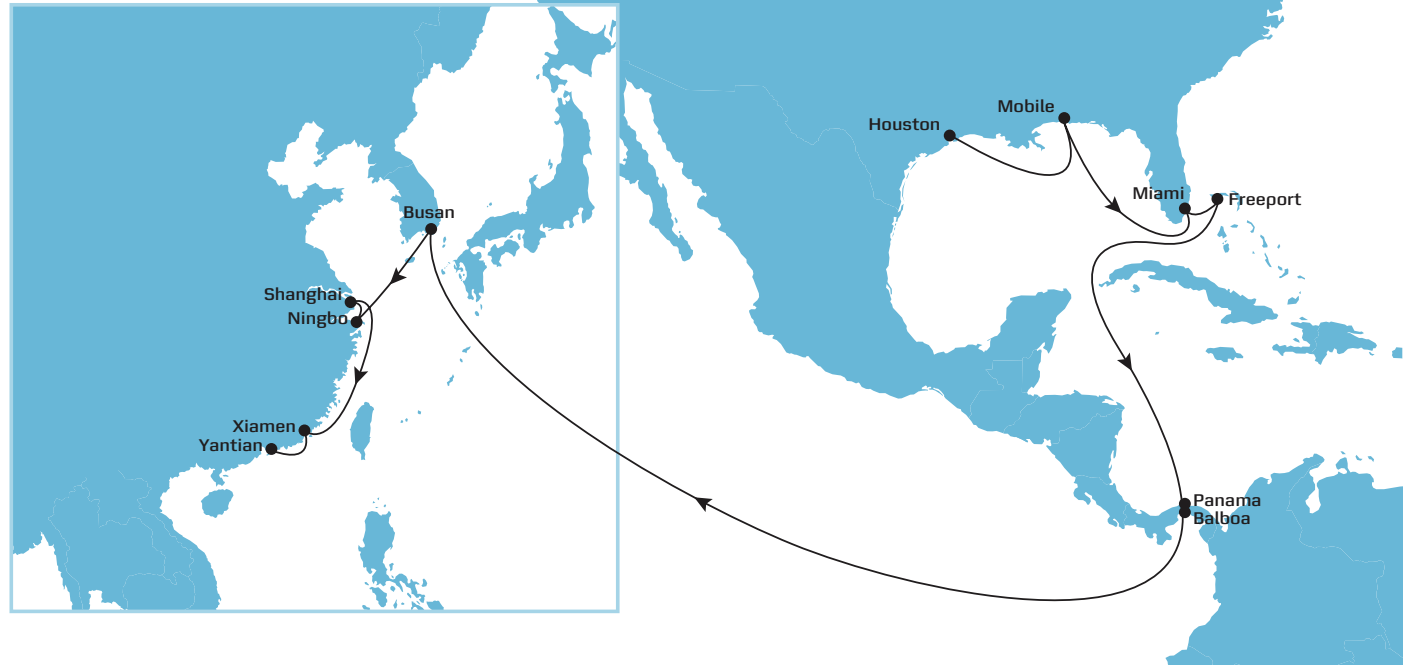

# TP18 WESTBOUND

## SERVICE HIGHLIGHTS

- Best in class product from Mobile to Busan
- Fast product to South East via transshipment

| From                   | Dept\Arr | MANZANILLO<br>Panama<br>FRI | BALBAO<br>Panama<br>SAT | BUSAN<br>South Korea<br>SUN | NINGBO<br>China<br>THU | SHANGHAI<br>China<br>FRI | XIAMEN<br>China<br>SUN | YANTIAN<br>China<br>TUE |
|------------------------|----------|-----------------------------|-------------------------|-----------------------------|------------------------|--------------------------|------------------------|-------------------------|
| HOUSTON, United States | TUE      | 10                          | 11                      | 33                          | 36                     | 37                       | 40                     | 41                      |
| MOBILE, United States  | FRI      | 7                           | 8                       | 30                          | 34                     | 35                       | 37                     | 39                      |
| FREEPORT, Bahamas      | SUN      | 5                           | 6                       | 27                          | 31                     | 32                       | 35                     | 36                      |

*Transit times are indicative and subject to change.*

Your promise. Delivered.