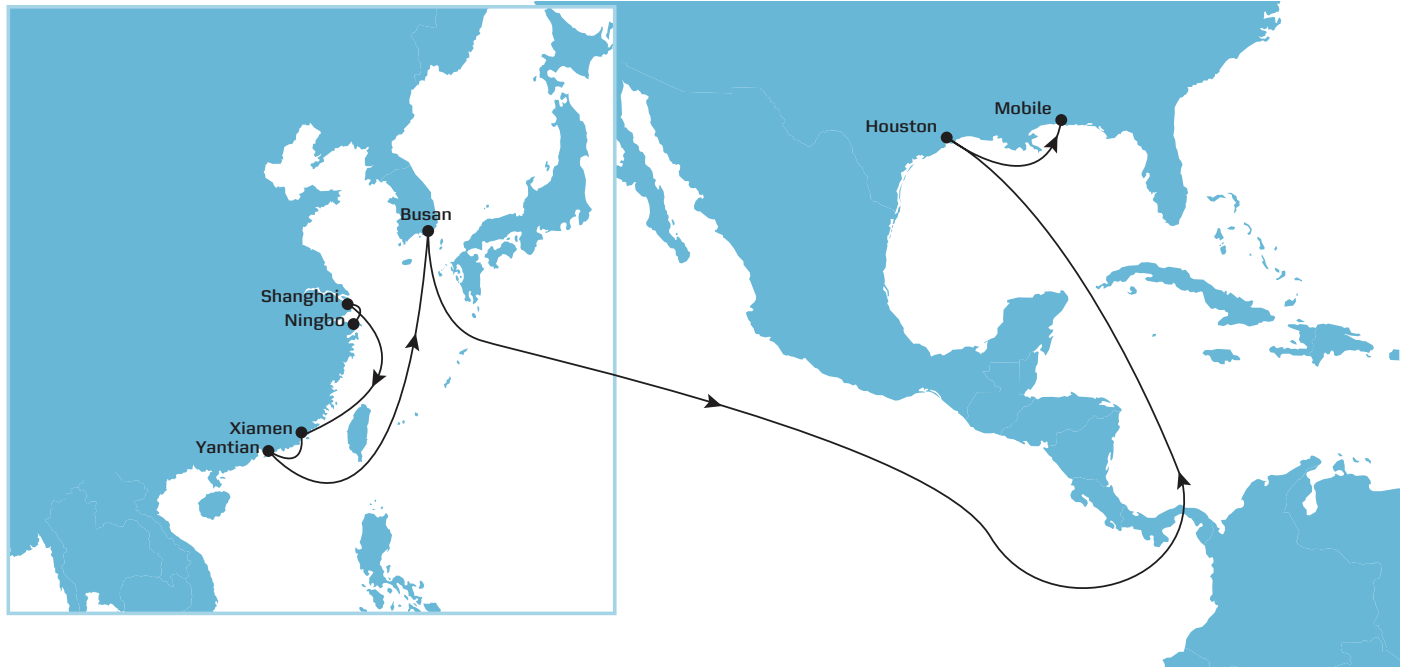

TP18 EASTBOUND

SERVICE HIGHLIGHTS

- Dedicated service from Asia into U.S. Gulf.
- Best in class product from South China and South Korea to Houston/Mobile.

From	Dept\Arr	HOUSTON United States SUN	MOBILE United States THU
NINGBO, China	FRI	30	34
SHANGHAI, China	SAT	29	33
XIAMEN, China	MON	27	30
YANTIAN, China	TUE	26	29
BUSAN, South Korea	SAT	22	25

Transit times are indicative and subject to change.

Your promise. Delivered.