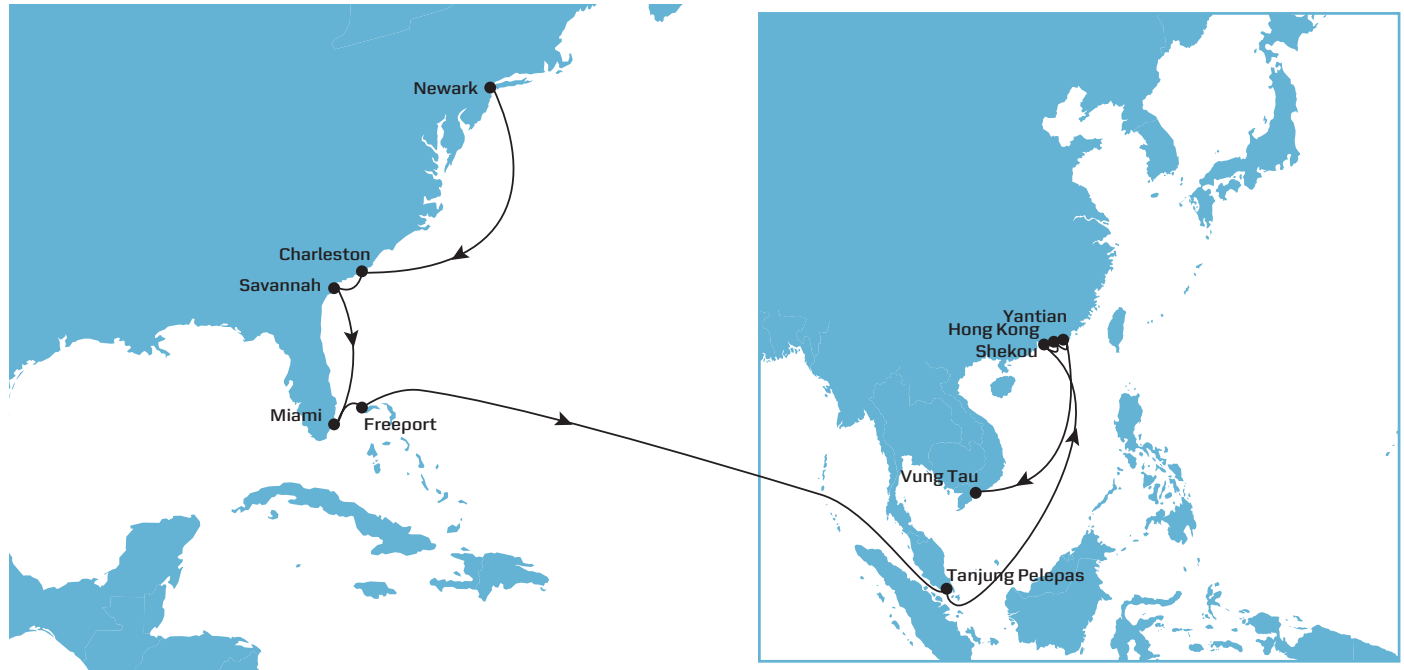

TP17 WESTBOUND

SERVICE HIGHLIGHTS

- New product providing added direct coverage from Newark, Savannah and Miami
- The only service offering direct coverage into Shekou
- Unique coverage from Charleston and Miami to Vung Tau

From	Dept\Arr	SINGAPORE Singapore THU	SHEKOU China TUE	HONG KONG Hong Kong WED	YANTIAN China THU	VUNG TAU Vietnam MON
NEWARK, United States	THU	35	40	41	42	46
CHARLESTON, United States	SAT	33	37	38	39	44
SAVANNAH, United States	MON	31	35	36	37	42
MIAMI, United States	WED	29	33	34	35	40
FREEPORT, Bahamas	FRI	27	31	32	34	38

*New network to be effective September, 2018.
Transit times are indicative and subject to change.*

Your promise. Delivered.