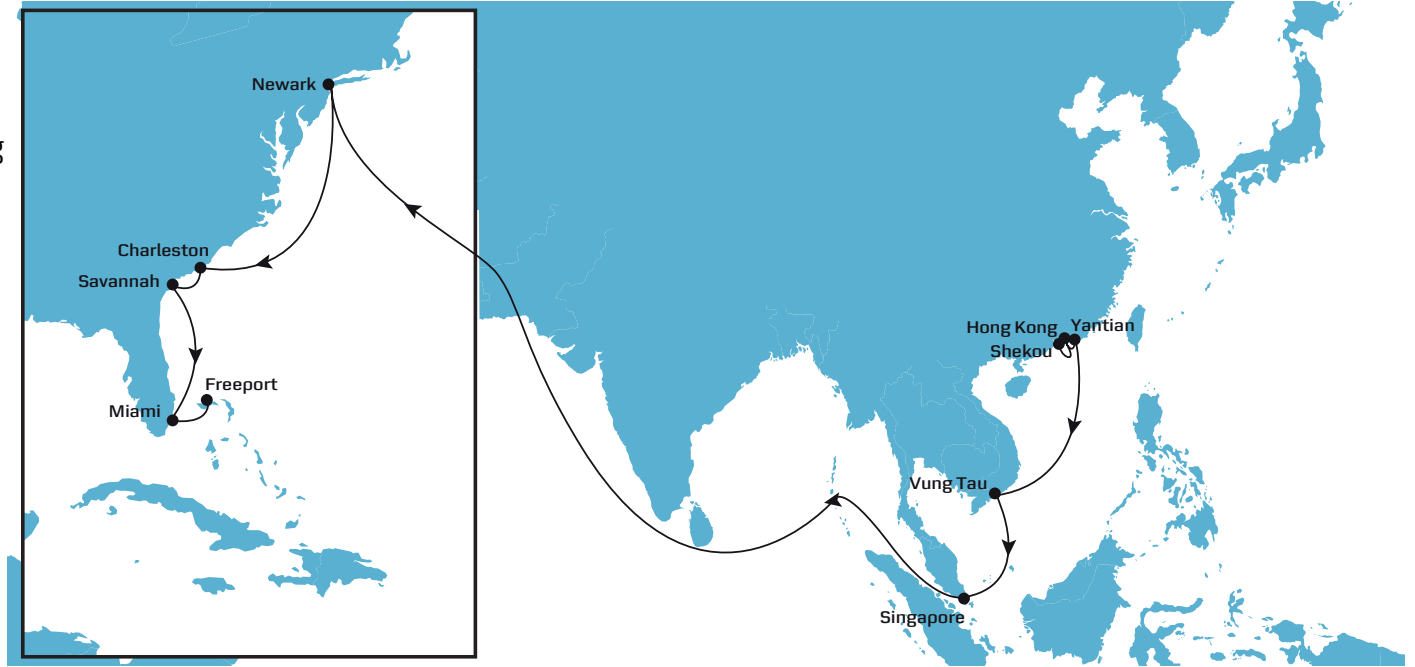

# TP17 EASTBOUND

## SERVICE HIGHLIGHTS

- Dedicated and best in class direct service covering South China and South-East Asia markets into US East Coast
- Fastest direct coverage from Vietnam and Yantian to Miami

From	Dept\Arr	NEWARK, United States MON	CHARLESTON, United States SAT	SAVANNAH, United States SUN	MIAMI, United States TUE	FREEPORT, Bahamas THU
SHEKOU, China	WED	33	38	39	41	43
HONG KONG, Hong Kong	THU	32	37	38	40	42
YANTIAN, China	FRI	31	35	37	39	41
VŨNG TÀU, Vietnam	TUE	27	31	33	35	37
SINGAPORE, Singapore	THU	25	29	31	33	35

*New network to be effective September, 2018  
Transit times are indicative and subject to change.*

Your promise. Delivered.