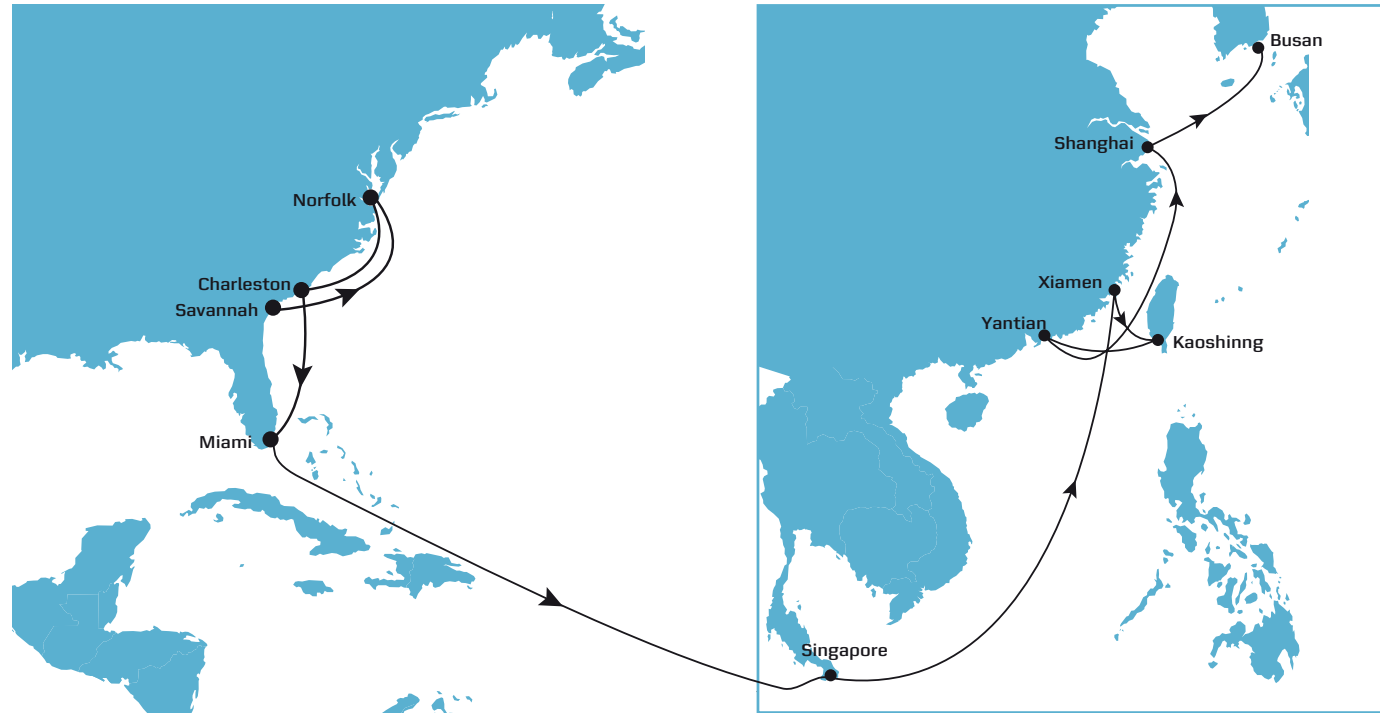

TP16 WESTBOUND

SERVICE HIGHLIGHTS

- Unique direct coverage out of Miami to all destinations.

From	Dept/Arr	SINGAPORE Singapore FRI	XIAMEN China THU	KAOSHINNG Taiwan FRI	YANTIAN China SUN	SHANGHAI China THU	BUSAN South Korea SAT
SAVANNAH, United States	FRI	35	41	42	44	48	50
NORFOLK, United States	MON	32	38	39	41	45	47
CHARLESTON, United States	WED	29	35	37	38	42	44
MIAMI, United States	SAT	27	33	35	36	40	42

*New network to be effective September, 2018
Transit times are indicative and subject to change.*

Your promise. Delivered.