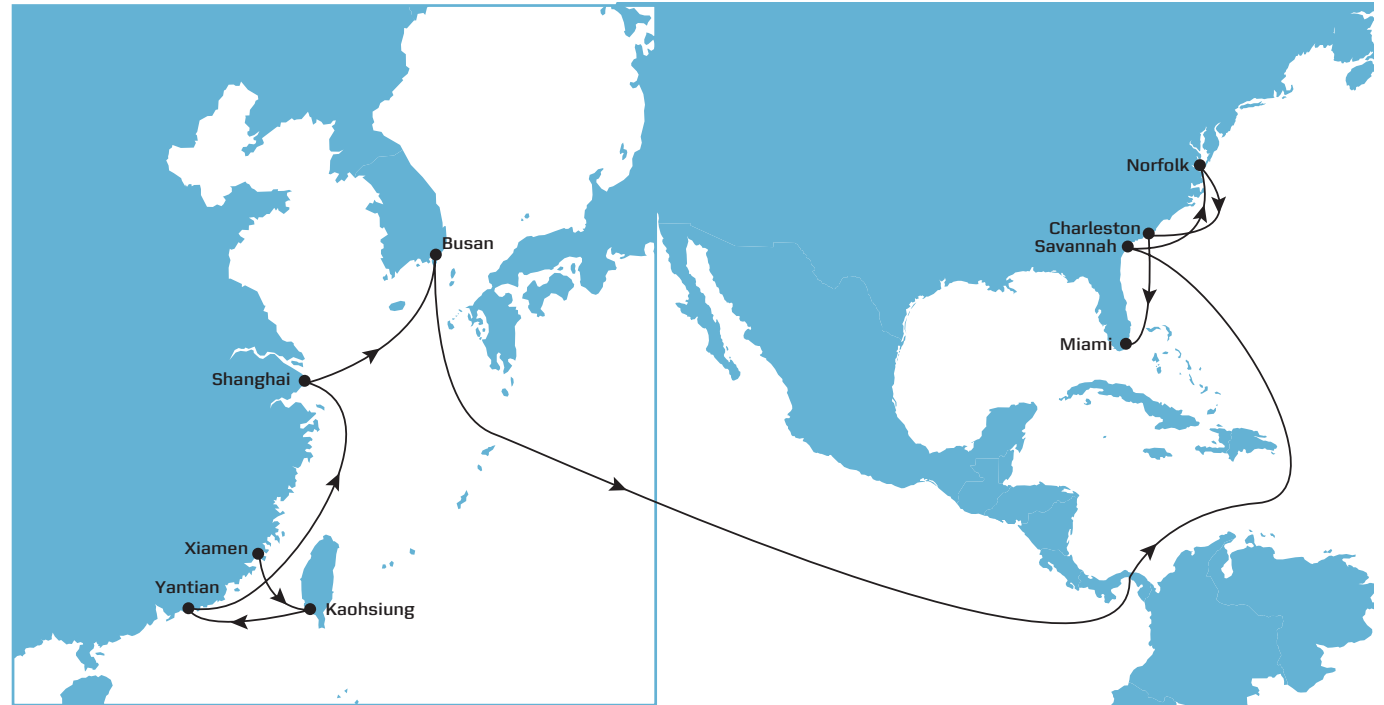

# TP16 EASTBOUND

## SERVICE HIGHLIGHTS

- Fastest direct coverage from China & South Korea to Miami.
- Only direct service from Xiamen and Kaohsiung to Miami
- Best in class produce from South China, Kaohsiung and Busan to Savannah

From	Dept\Arr	SAVANNAH, United States WED	NORFOLK, United States SAT	CHARLESTON, United States WED	MIAMI, United States FRI
XIAMEN, China	FRI	33	36	40	42
KAOHSIUNG, Taiwan	SAT	31	35	38	40
YANTIAN, China	MON	30	33	37	39
SHANGHAI, China	FRI	26	29	33	35
BUSAN, South Korea	SUN	23	27	30	32

*New network to be effective September, 2018  
Transit times are indicative and subject to change.*

Your promise. Delivered.