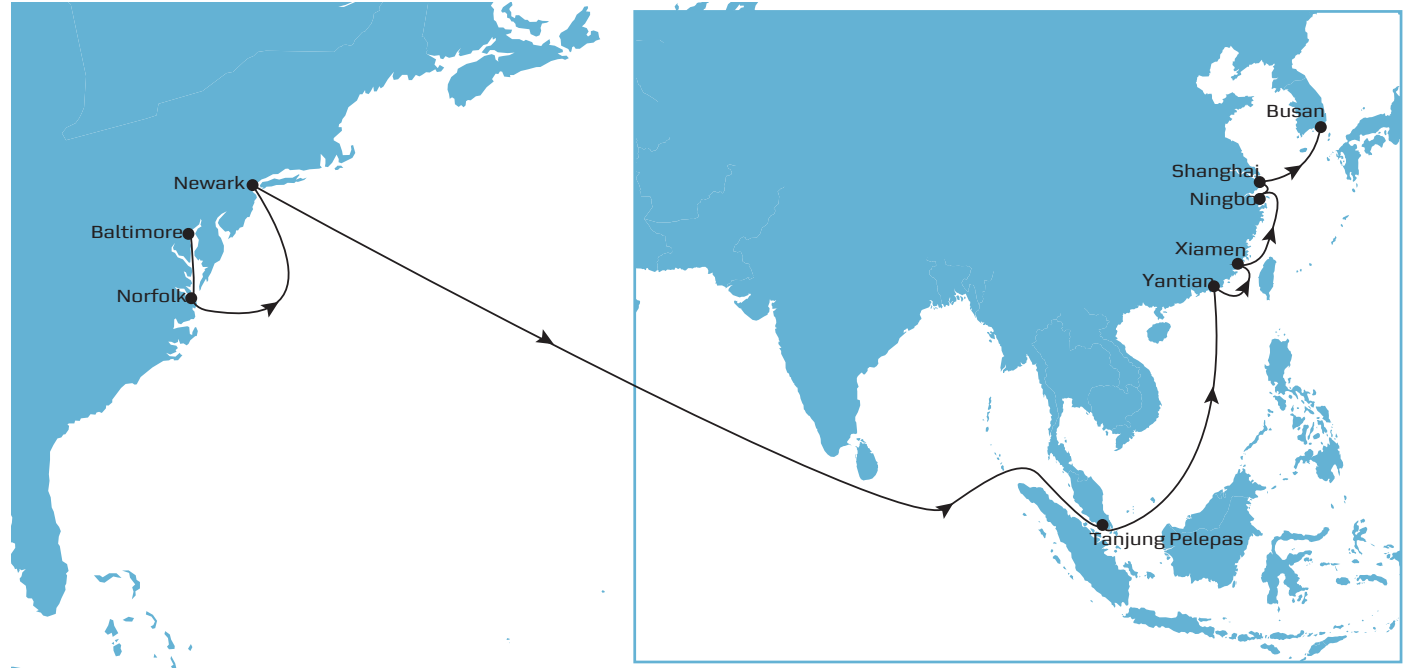

TP12 WESTBOUND

SERVICE HIGHLIGHTS

- A unique direct Baltimore, sailing to East China ports (Busan, Shanghai, Ningbo) and Tanjung Pelepas"
- The only service offering direct coverage from US East coast to Tanjung Pelepas

From	Dept\Arr	TANJUNG PELEPAS Malaysia MON	YANTIAN China FRI	XIAMEN China SUN	NINGBO China TUE	SHANGHAI China WED	BUSAN South Korea SAT
BALTIMORE, United States	MON	35	39	41	42	44	47
NORFOLK, United States	WED	33	37	39	40	42	45
NEWARK, United States	FRI	30	35	36	38	40	43

New network to be effective September, 2018
Transit times are indicative and subject to change.

Your promise. Delivered.