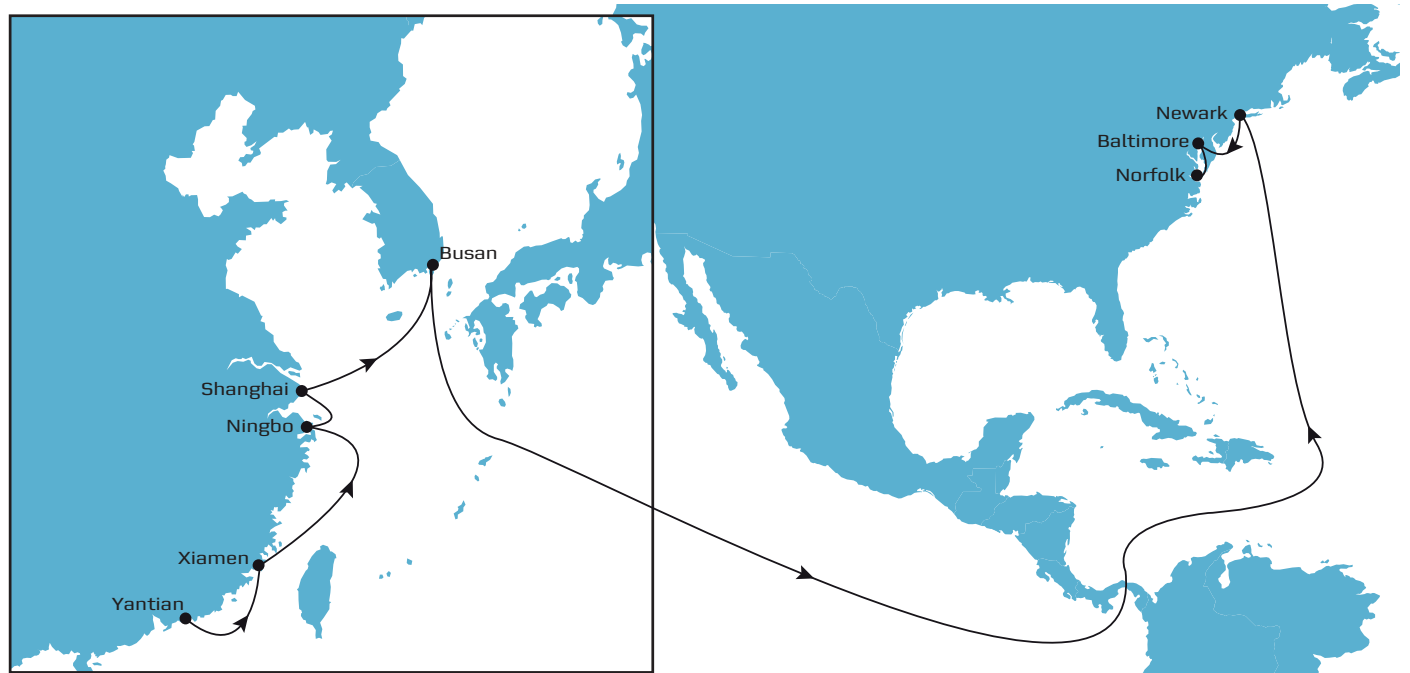

TP12 EASTBOUND

SERVICE HIGHLIGHTS

- Best in class direct service from East China, Busan to Newark / Norfolk
- Only direct service from East China ports Busan to Baltimore
- One of the two services offering direct coverage from Xiamen to Newark

From	Dept\Arr	NEWARK United States WED	BALTIMORE United States SAT	NORFOLK United States MON
YANTIAN, China	SAT	32	35	37
XIAMEN, China	SUN	31	34	36
NINGBO, China	WED	28	31	33
SHANGHAI, China	THU	26	29	32
BUSAN, South Korea	SUN	24	27	29

New network to be effective September, 2018
Transit times are indicative and subject to change.

Your promise. Delivered.