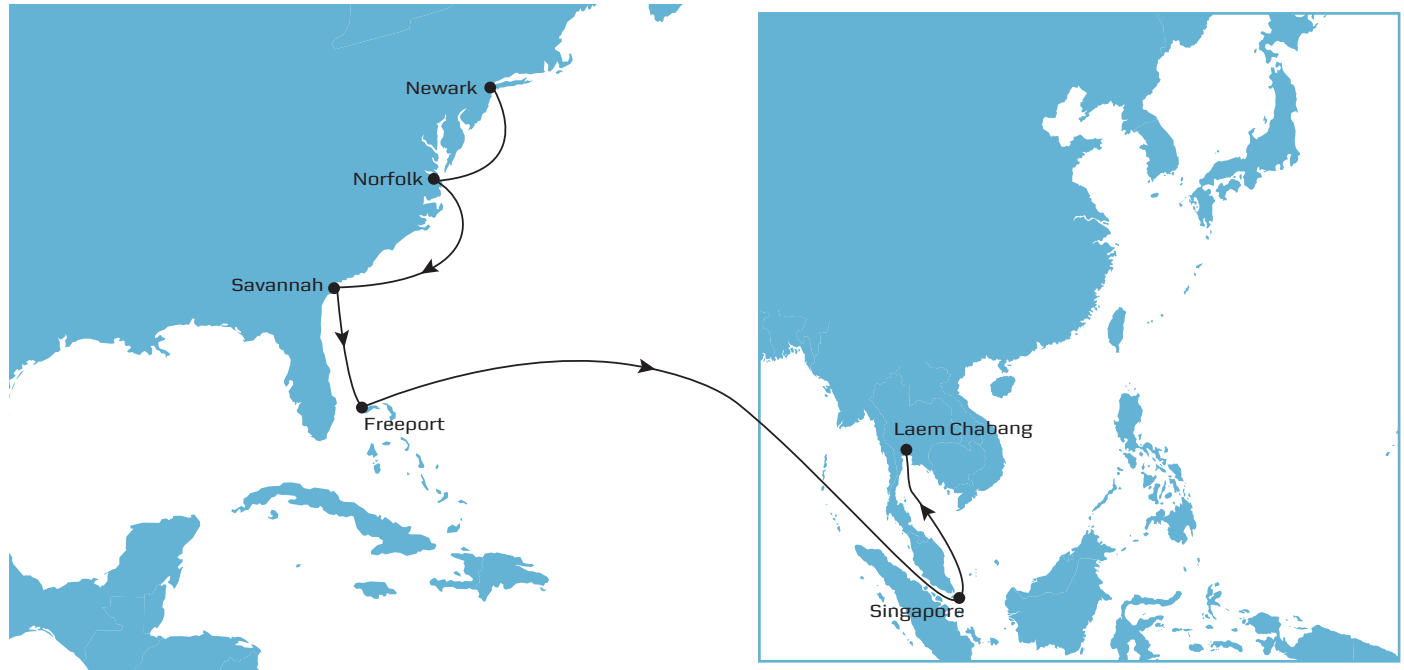

TP11 WESTBOUND

SERVICE HIGHLIGHTS

- Best in class product from Newark and Savannah to Laem Chabang

From	Dept\Arr	SINGAPORE, Singapore TUE	LAEM CHABANG, Thailand SAT
NEWARK, United States	SAT	38	41
NORFOLK, United States	MON	35	39
SAVANNAH, United States	THU	33	36
FREEMPORT, United States	SAT	30	34

New network to be effective September, 2018
Transit times are indicative and subject to change.

Your promise. Delivered.