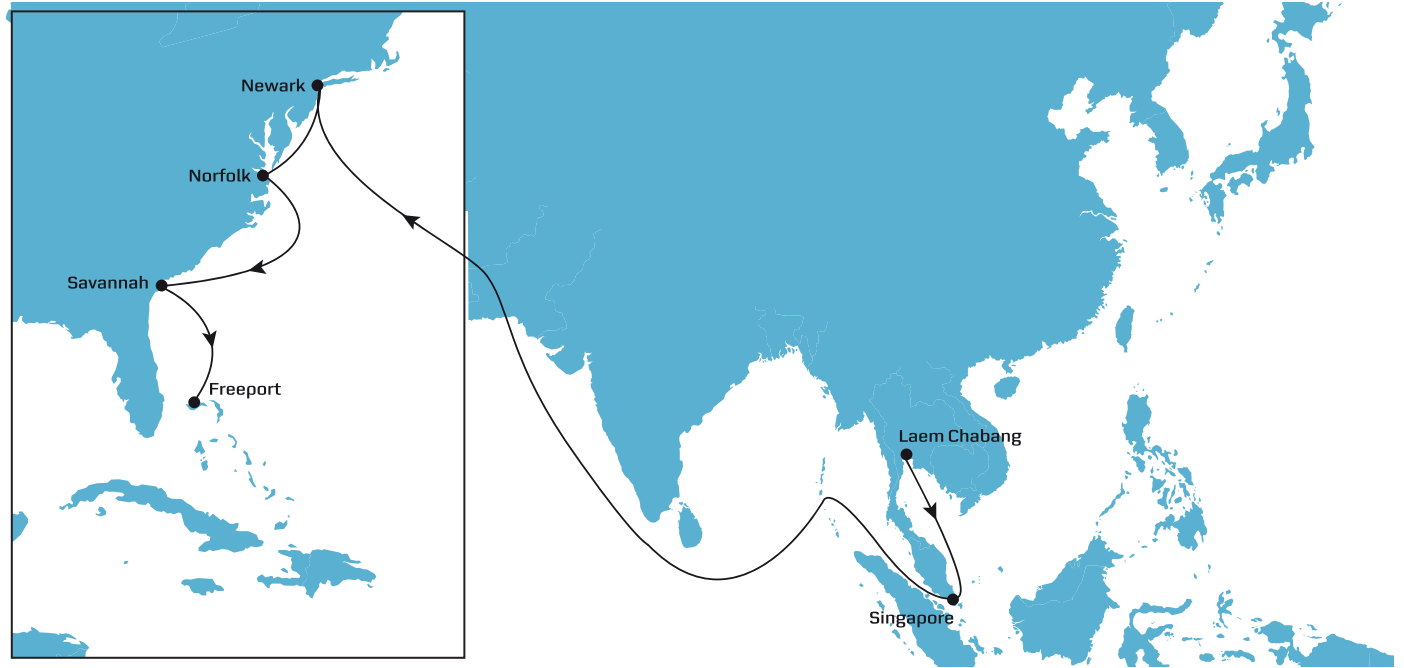

TP11 EASTBOUND

SERVICE HIGHLIGHTS

- Direct coverage of Laem Chabang on a dedicated South-East Asia service
- Superior connections from Singapore & other South East Asia to all U.S. East Coast ports

From		NEWARK, United States THU	NORFOLK, United States SUN	SAVANNAH, United States WED	FREEPORT, BAHAMAS FRI
Laem Chabang, Thailand	SUN	31	34	37	40
SINGAPORE, Singapore	THU	28	31	34	36

*New network to be effective September, 2018
Transit times are indicative and subject to change.*