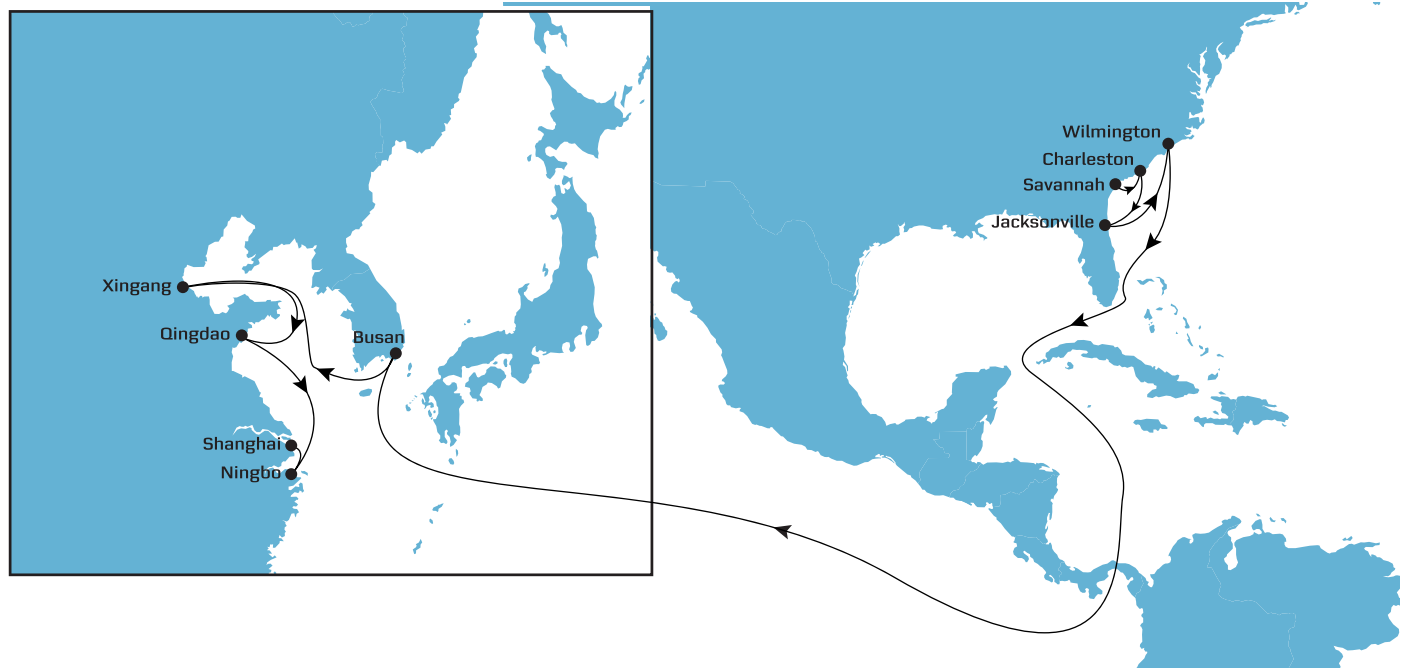

# TP10 WESTBOUND

## SERVICE HIGHLIGHTS

- Competitive product from South Atlantic and Florida to East and North China
- The only service offering direct coverage from U. S. East Coast to Xingang
- Fastest coverage from Jacksonville, FL to North China.

From	Dept\Arr	BUSAN, South Korea MON	XINGANG, China THU	QINGDAO, China SAT	NINGBO, China MON	SHANGHAI, China WED
SAVANNAH, United States	THU	39	41	43	46	47
CHARLESTON, United States	SAT	37	39	41	44	46
JACKSONVILLE, United States	MON	35	38	40	42	44
WILMINGTON, United States	WED	33	36	38	40	42

*New network to be effective September, 2018  
Transit times are indicative and subject to change.*